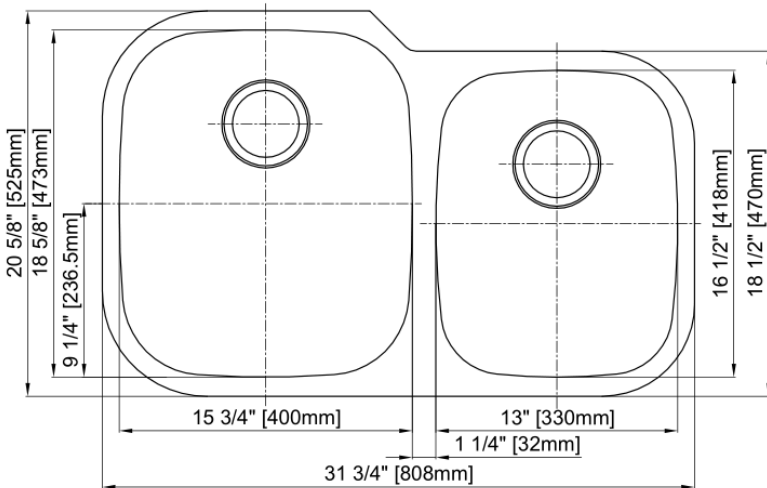

#### Features

- 16 Gauge
- Type 304 Stainless Steel
- Includes Mounting Clips
- Fully Undercoated
- Sound Absorption Pads
- Brushed Satin Finish

**Overall Size:** 31-3/4" x 20-5/8"

**Bowl Depth:** 10"(left), 8"(right)

**Minimum Cabinet Size:** 36"

**Drain Opening:** 3-1/2"

**Drain Placement:** Center Rear

**USE SINK AS CUTOUT TEMPLATE**

**LXUD3221**

#### Optional Accessories

- Bottom Basin Rack: MLUD3221BG
- Basket Strainer: MLL7, ML18, ML14, ML15
- Soap Dispenser: CSD, LCSD, LGLSD

For cutout measurement: Use sink in sink box.

All dimensions listed are nominal. Luxart® reserves the right to make product and material changes at any time without notice.