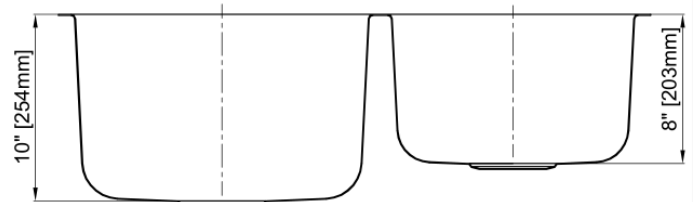

#### Features

- 16 Gauge
- Type 304 Stainless Steel
- Includes Mounting Clips
- Fully Undercoated
- Sound Absorption Pads
- Brushed Satin Finish

**Overall Size:** 31-3/4" x 20-5/8"

**Bowl Depth:** 10"(left), 8"(right)

**Minimum Cabinet Size:** 36"

**Drain Opening:** 3-1/2"

**Drain Placement:** Center Rear

**USE SINK AS CUTOUT TEMPLATE**

**LXUD3221**