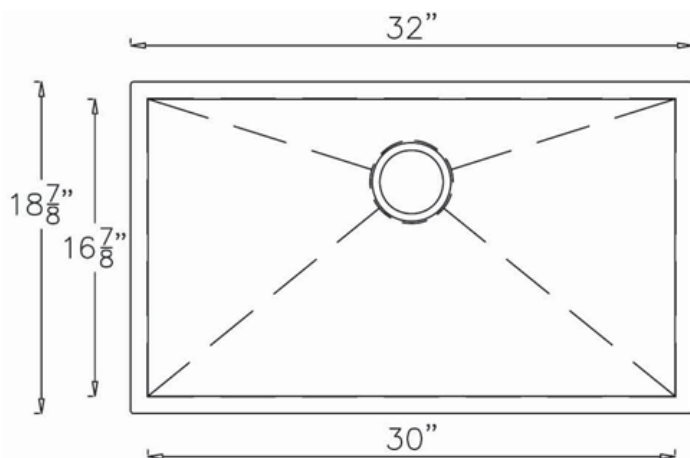

### Features

- 16 Gauge
- Type 304 Stainless Steel
- Undermount
- Includes Mounting Clips
- Fully Undercoated
- Sound Absorption Pads
- Brushed Satin Finish

**Overall Size:** 32" x 18-7/8"

**Bowl Depth:** 10"

**Minimum Cabinet Size:** 36"

**Drain Opening:** 3-1/2"

**CUTOUT TEMPLATE INCLUDED INSIDE BOX**

**LXZS771**