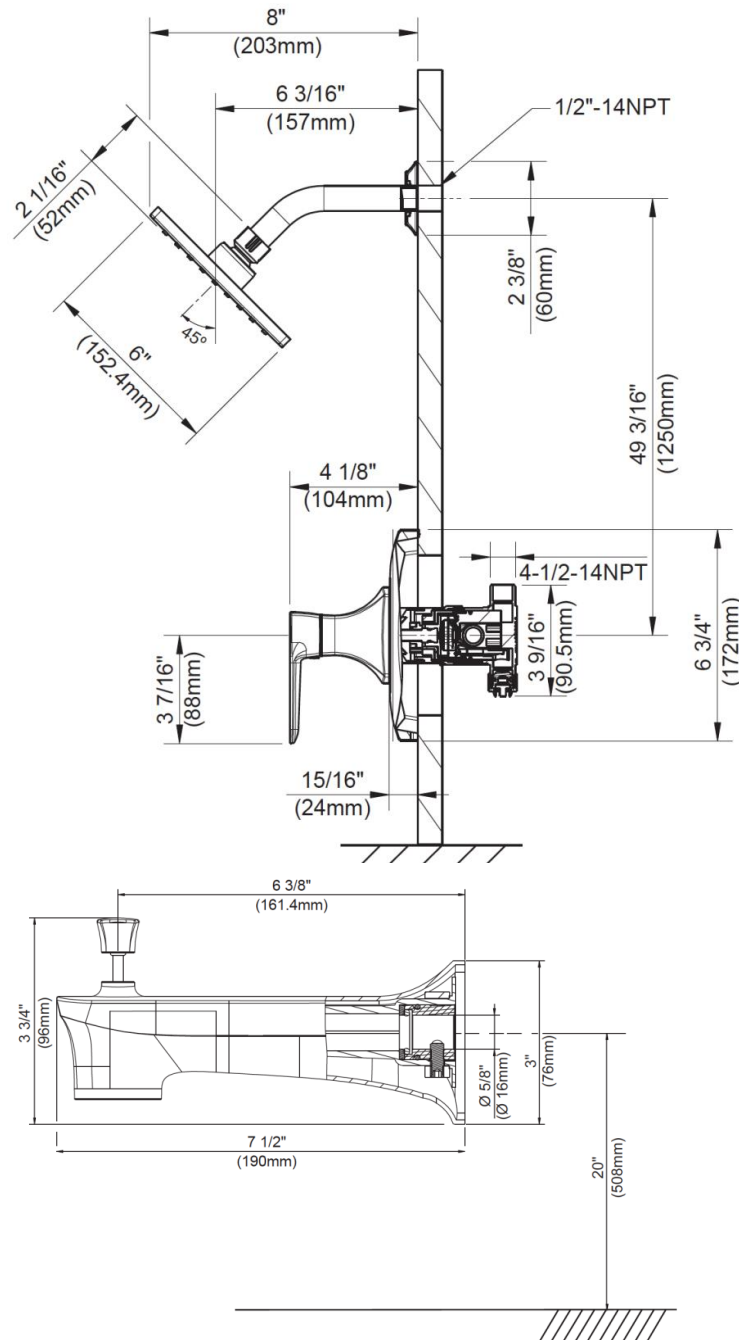

Tub & Shower Trim

Garniture pour baignoire et douche
Piezas exteriores para bañera y ducha

Product Specifications

LUXART.
Beauty in every detail.™

SÖLV™

SL411TO18-CP
SL411TO18-BN

Contact your sales representative for more information or visit our website at luxartcollection.com