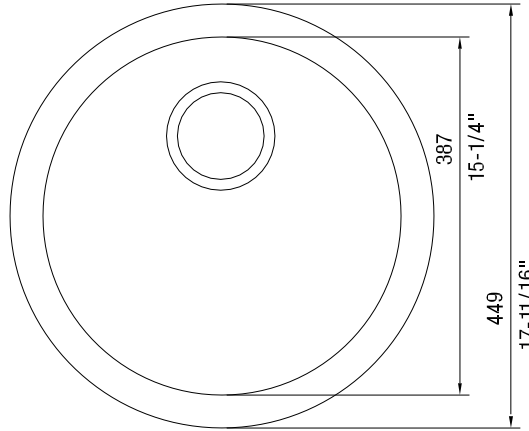

SILGRANIT® Round Bar Sink Dual Mount

LUXART®

Product Specifications

Contact your sales representative for more information or visit our website at luxartcollection.com

Revised 1/25/2019