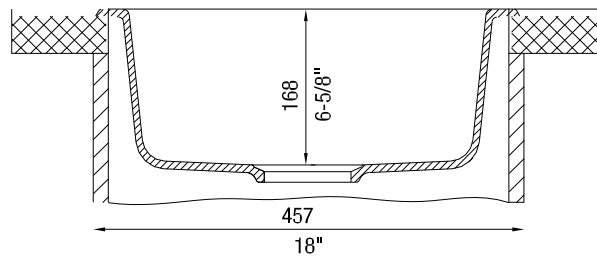

SILGRANIT® Round Bar Sink Dual Mount

LUXART®

Product Specifications

Contact your sales representative for more information or visit our website at luxartcollection.com

Revised 1/25/2019