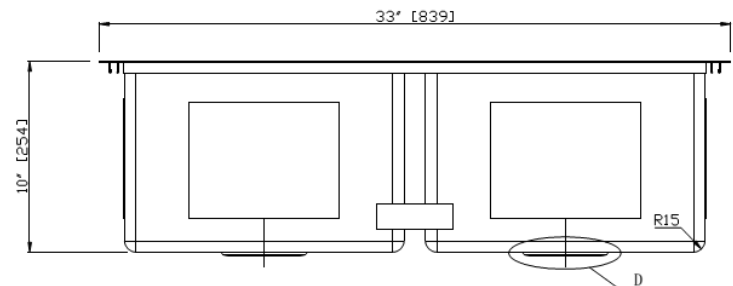

Near Zero Radius Double Bowl Dual Mount Kitchen Sink

Product Specifications

LUXART®

Features

- 16 Gauge
- Type 304 Stainless Steel
- Dual Mount
- Includes Mounting Clips
- Fully Undercoated
- Sound Absorption Pads
- Brushed Satin Finish

Overall Size: 33" x 22"

Bowl Depth: 10" (left); 10" (right)

Minimum Cabinet Size: 36"

Drain Opening: 3-1/2"

CUTOUT TEMPLATE INCLUDED INSIDE BOX

LXZD882DM4

Optional Accessories

- Bottom Basin Rack: LXZD882DM4BG (2-pack)
- Basket Strainer: MLL7, ML18
- Soap Dispenser: CSD, LCSD, LGLSD

For cutout measurement: See cutout template in sink box.

All dimensions listed are nominal. Luxart® reserves the right to make product and material changes at any time without notice.

Contact your sales representative for more information or visit our website at luxartcollection.com