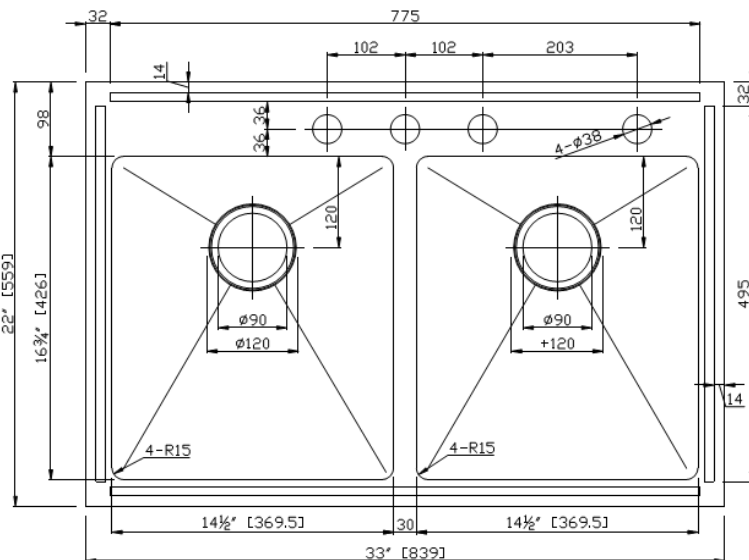

Overall Size: 33" x 22"

Bowl Depth: 10" (left); 10" (right)

Minimum Cabinet Size: 36"

Drain Opening: 3-1/2"

CUTOUT TEMPLATE INCLUDED INSIDE BOX

LXZD882DM4

Optional Accessories

- Bottom Basin Rack: LXZD882DM4BG (2-pack)
- Basket Strainer: MLL7, ML18
- Soap Dispenser: CSD, LCSD, LGLSD

For cutout measurement: See cutout template in sink box.

All dimensions listed are nominal. Luxart® reserves the right to make product and material changes at any time without notice.

Contact your sales representative for more information or visit our website at luxartcollection.com