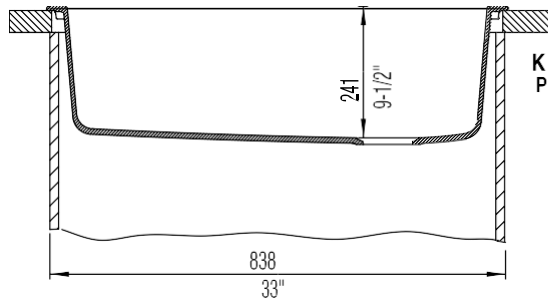

Model LX440194 shown in ANTHRACITE
* basket strainer not included

FEATURES

- Required outside cabinet: 33" (drop-in), 36" (undermount)
- 80% solid granite
- Heat resistant up to 536°F
- Unsurpassed cleanability backed by industry leading 7 patents!
- Resistant to scratches, stains and all household acids and alkali solutions
- Template provided
- Undermount clips NOT included
- 1/2" deck thickness
- Versatile dual deck design can be installed as a drop-in or undermount
- Limited lifetime warranty

OPTIONAL ACCESORIES

- Celcon Disposal Flange with Strainer/Stopper: LX125
- Celcon Basket Strainer: LX105

CODE/STANDARDS COMPLIANCE

ANSI Z124.6-97
IAPMO/UPC listed

NOMINAL DIMENSIONS

OVERALL	CUTOUT SIZE	BOWL DEPTH	DRAIN DIAMETER
33-1/2"X22"	Refer to supplied template	9-1/2"	3-1/2"

DFX cutout templates (Undermount and Drop-in versions) available on our website

All dimensions listed are nominal. Luxart® reserves the right to make product and material changes at any time without notice.

Contact your sales representative for more information or visit our website at luxartcollection.com

SILGRANIT® Single Bowl Dual Mount

Product Specifications

KNOCKOUT HOLE LOCATIONS
Pre-drilled for single-hole faucet.