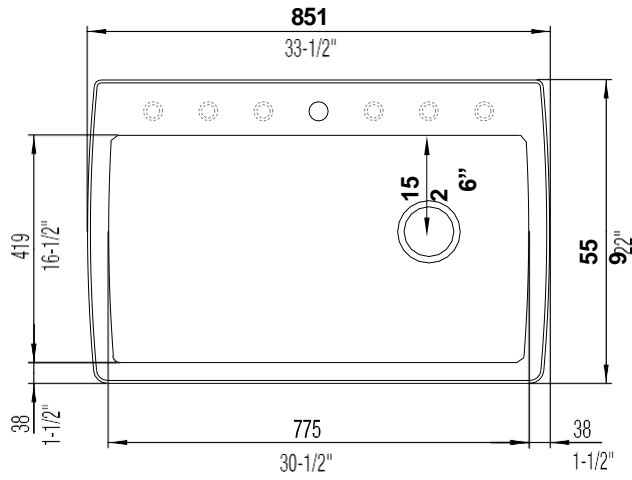

Model LX440194 shown in ANTHRACITE
* basket strainer not included

FEATURES

- Required outside cabinet: 33" (drop-in), 36" (undermount)
- 80% solid granite
- Heat resistant up to 536°F
- Unsurpassed cleanability backed by industry leading 7 patents!
- Resistant to scratches, stains and all household acids and alkali solutions
- Template provided
- Undermount clips NOT included
- 1/2" deck thickness
- Versatile dual deck design can be installed as a drop-in or undermount
- Limited lifetime warranty

OPTIONAL ACCESORIES

- Celcon Disposal Flange with Strainer/Stopper: LX125
- Celcon Basket Strainer: LX105

CODE/STANDARDS COMPLIANCE

ANSI Z124.6-97
IAPMO/UPC listed

NOMINAL DIMENSIONS

OVERALL	CUTOUT SIZE	BOWL DEPTH	DRAIN DIAMETER
33-1/2"X22"	Refer to supplied template	9-1/2"	3-1/2"

DFX cutout templates (Undermount and Drop-in versions) available on our website

All dimensions listed are nominal. Luxart® reserves the right to make product and material changes at any time without notice.

Contact your sales representative for more information or visit our website at luxartcollection.com

SILGRANIT® Single Bowl Dual Mount

Product Specifications

KNOCKOUT HOLE LOCATIONS
Pre-drilled for single-hole faucet.