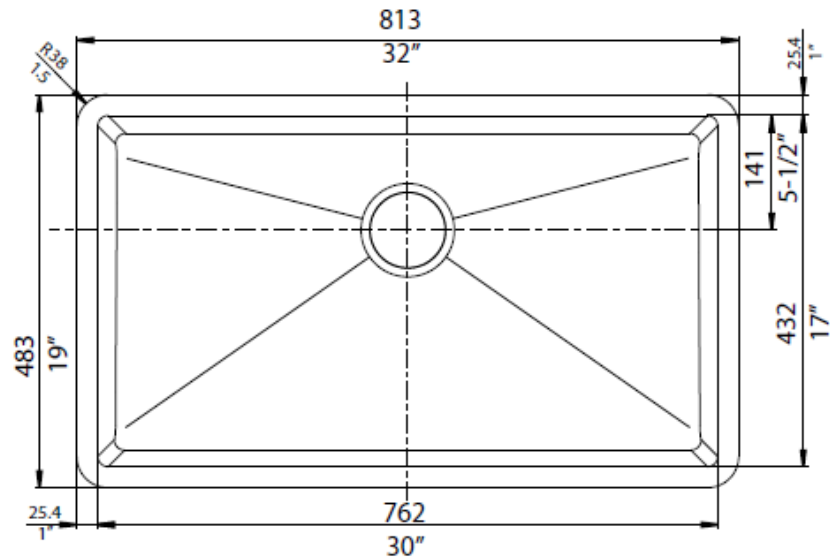

SILGRANIT® Single Bowl Undermount

LUXART®

Product Specifications

Contact your sales representative for more information or visit our website at luxartcollection.com