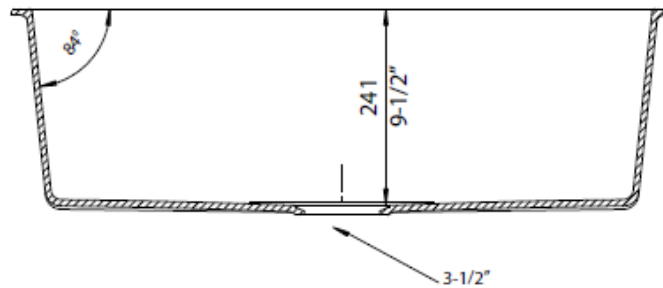

SILGRANIT® Single Bowl Undermount

LUXART®

Product Specifications

Contact your sales representative for more information or visit our website at luxartcollection.com