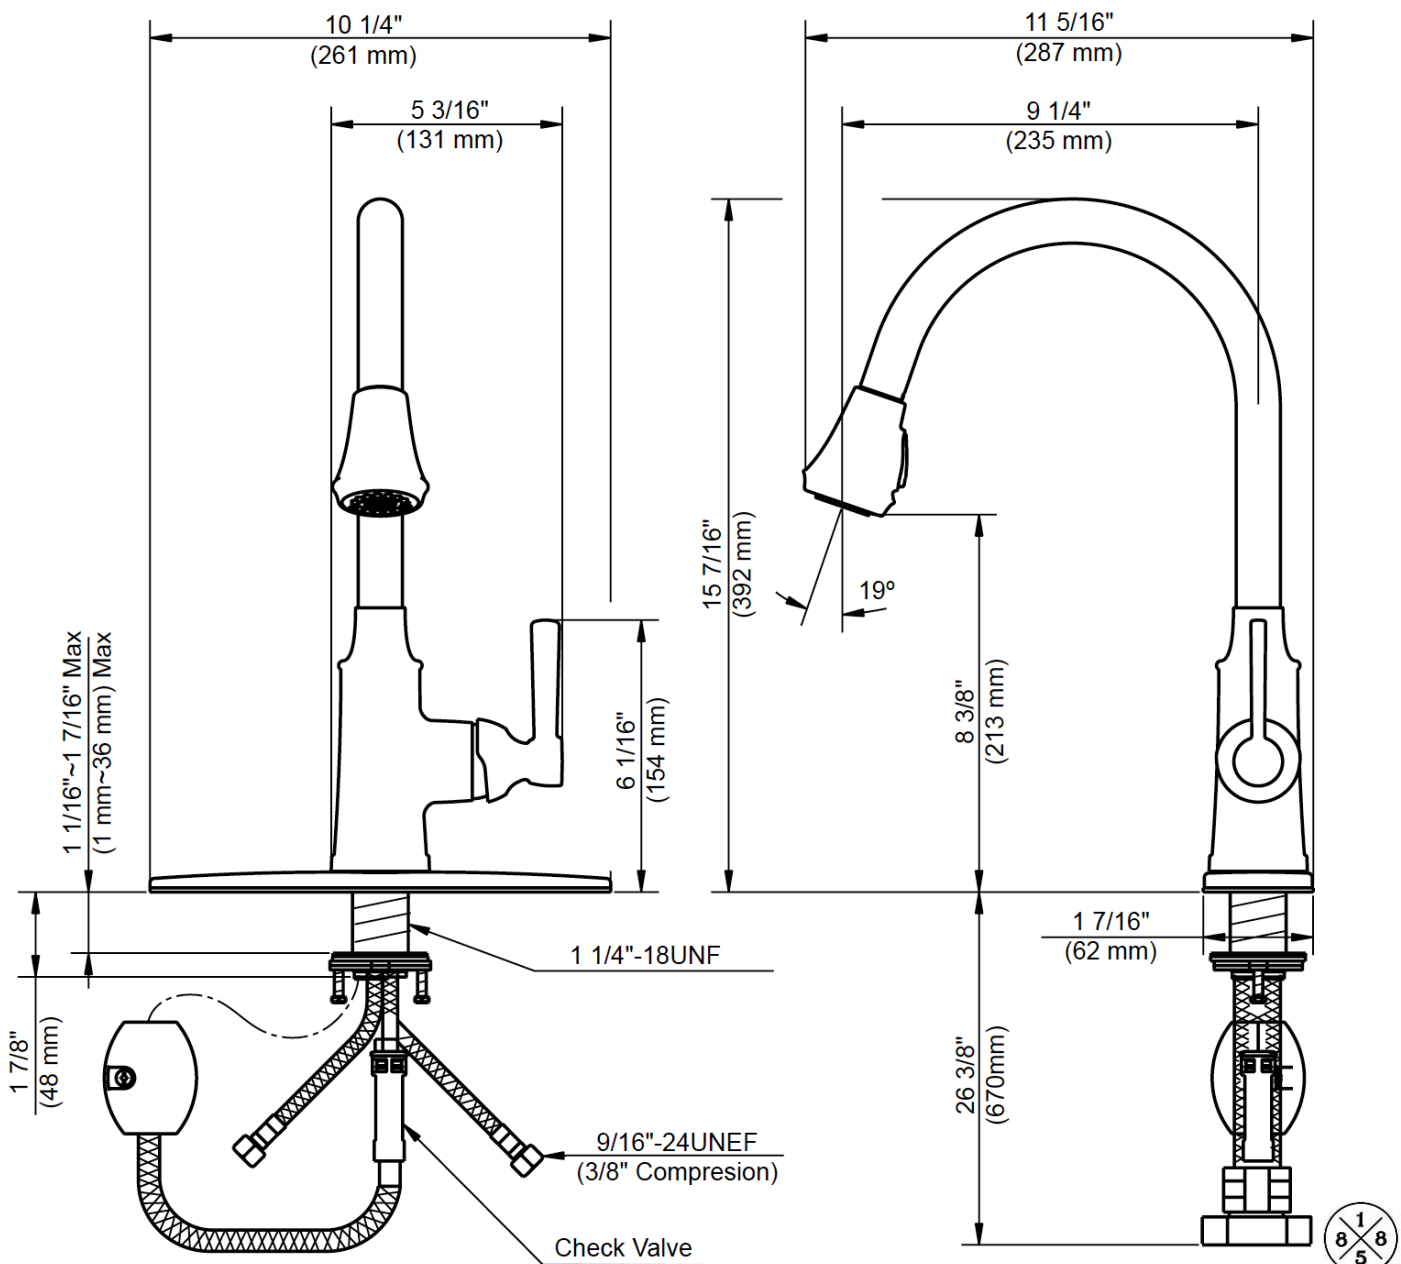

# Pull-Down Kitchen Faucet

Robinet de cuisine à bec arroseur  
Grifo extraíble de cocina

Product Specifications

LUXART®

*Adele*®

**AD137MD-CP  
AD137MD-BN  
AD137MD-ORB**

Contact your sales representative for more information or visit our website at [luxartcollection.com](http://luxartcollection.com)