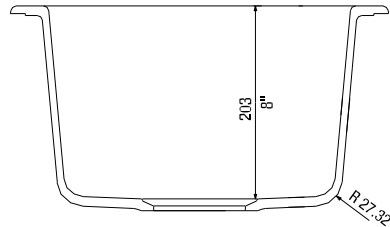

SILGRANIT® Bar Sink Dual Mount

LUXART®

Product Specifications

Contact your sales representative for more information or visit our website at luxartcollection.com