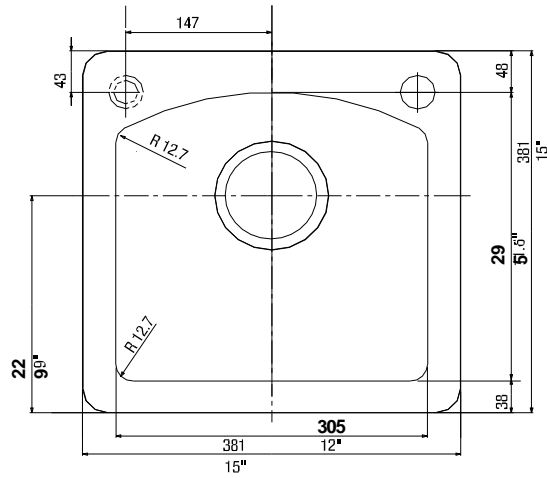

SILGRANIT® Bar Sink Dual Mount

LUXART®

Product Specifications

Contact your sales representative for more information or visit our website at luxartcollection.com