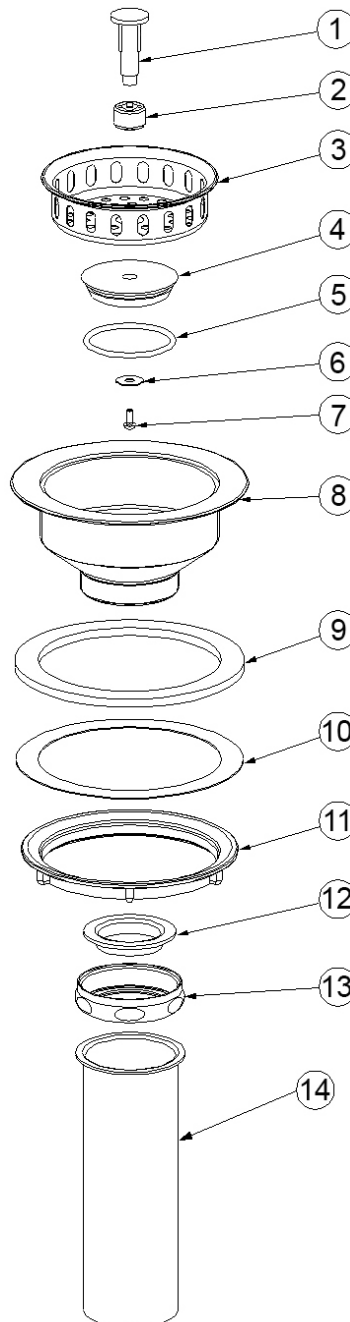

SPECIFICATIONS

- Heavy Duty Forged Brass Body
- Brass Basket with Brass Stopper
- Brass Post
- 4" Tailpiece
- Heavy Brass Lock Nut & Brass Tailpiece Nut

Model #	Finish
ML8801	Polished Chrome
ML8801SS	Stainless Steel

No.	Part Name	Material
1	Stick Post	Brass
2	Bushing	Brass
3	Basket	Brass
4	Stopper	Brass
5	Washer	Rubber
6	Gasket	Stainless Steel
7	Screw	Stainless Steel
8	Body	Brass
9	Washer	Rubber
10	Friction Washer	Paper
11	Lock Nut	Brass
12	Washer	PE
13	Tailpiece Nut	Brass
14	Tailpiece	Brass