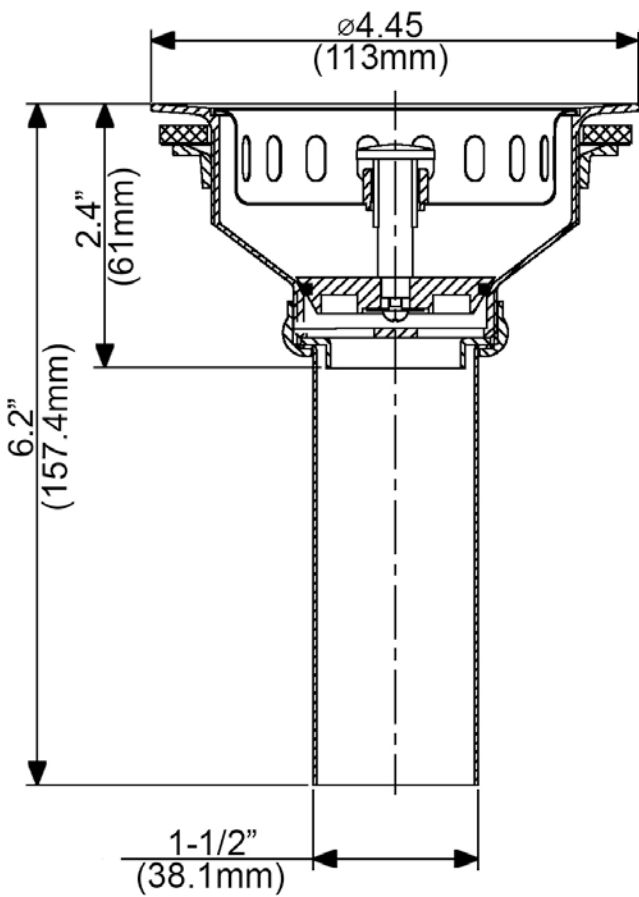

SPECIFICATIONS

- Heavy Duty Forged Brass Body
- Brass Basket with Brass Stopper
- Brass Post
- 4" Tailpiece
- Heavy Brass Lock Nut & Brass Tailpiece Nut

Model #	Finish
ML8801	Polished Chrome
ML8801SS	Stainless Steel

No.	Part Name	Material
1	Stick Post	Brass
2	Bushing	Brass
3	Basket	Brass
4	Stopper	Brass
5	Washer	Rubber
6	Gasket	Stainless Steel
7	Screw	Stainless Steel
8	Body	Brass
9	Washer	Rubber
10	Friction Washer	Paper
11	Lock Nut	Brass
12	Washer	PE
13	Tailpiece Nut	Brass
14	Tailpiece	Brass