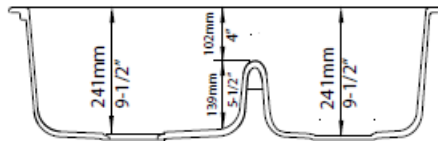

SILGRANIT®

LUXART®

Double Bowl 60/40 Offset Low Divide Undermount

Product Specifications

Contact your sales representative for more information or visit our website at luxartcollection.com

Revised 1/25/2019