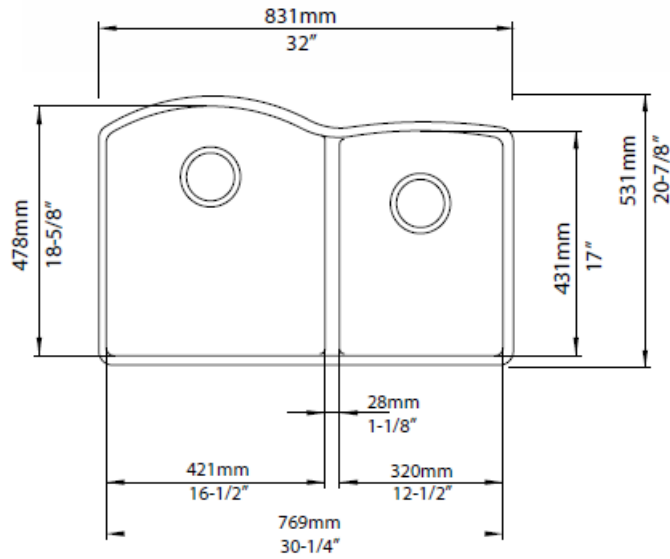

SILGRANIT®

LUXART®

Double Bowl 60/40 Offset Low Divide Undermount

Product Specifications

Contact your sales representative for more information or visit our website at luxartcollection.com

Revised 1/25/2019