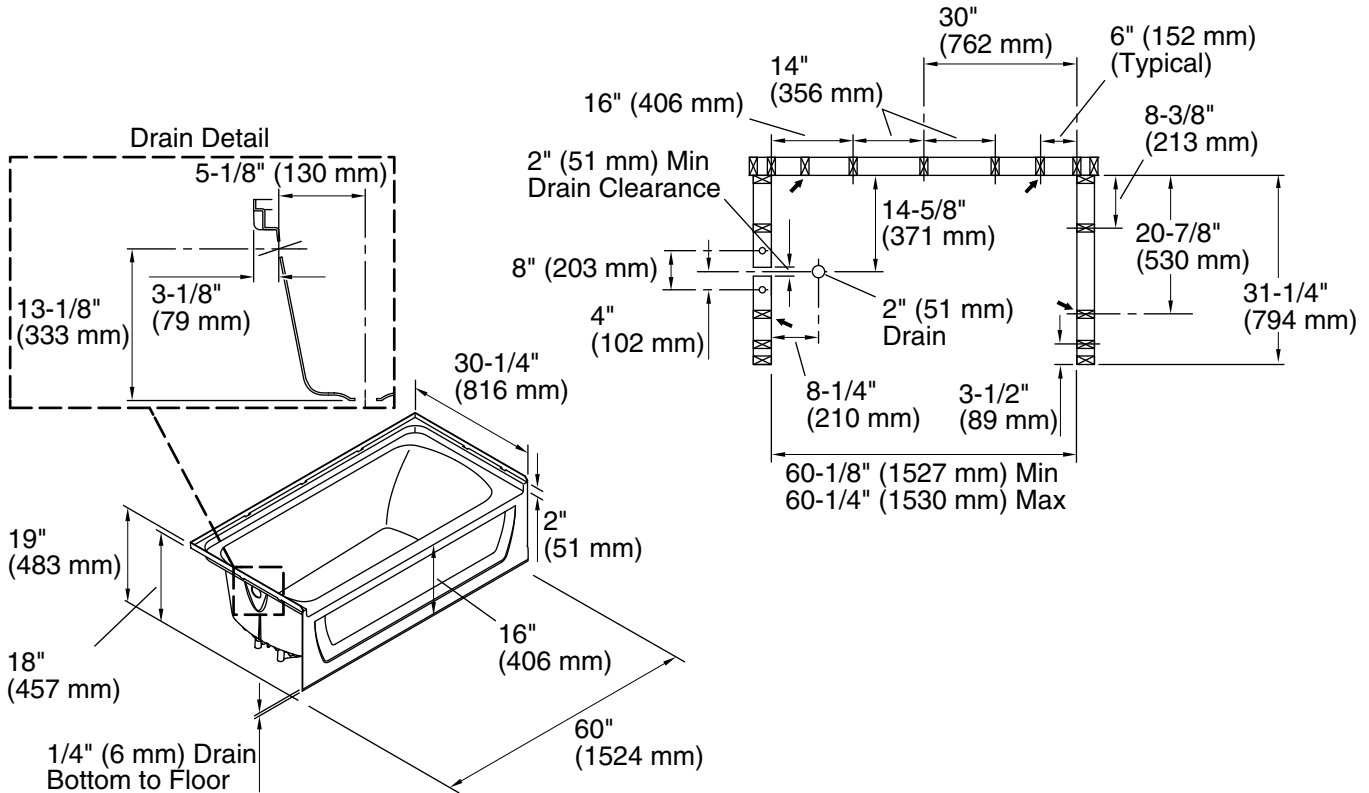

Ensemble™

60-1/4" x 30" bath
71171110

Features

- Designed with a 16" apron.
- Durable high-gloss finish provides a smooth, shiny surface that is easy to clean.
- Gently sloping bath with integral apron.
- 2" wainscot allows tile-down installation above bath deck.
- Can be installed with wall set 71374100.

5-29-2021 21:18 - US/CA

Technical Information

All product dimensions are nominal.

Installation:	Three-wall alcove
Drain location:	Left
Basin area, bottom:	45" x 20" (1143 mm x 508 mm)
Basin area, top:	53" x 23" (1346 mm x 584 mm)
Water depth:	11-1/4" (286 mm)
Water capacity:	44 gal (166.6 L)
Minimum flat for door:	2-3/4" (70 mm)
Maximum door width:	57-11/16" (1465 mm)