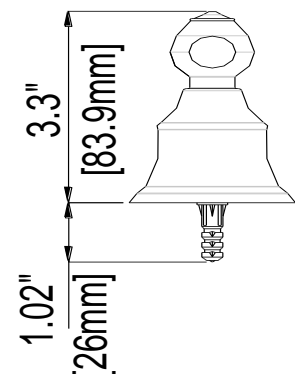

AVAILABLE FINISHES / FINIS OFFERTS / DISTINTOS ACABADOS:

- Polished Chrome / Chrome poli / Cromo lustrado (CP)
- PVD Brushed Nickel / PVD Nickel brossé / PVD Níquel cepillado (BN)
- Oil Rubbed Bronze / Bronze poncé à l'huile / Bronze lustrado al aceite (ORB)
- PVD Polished Nickel / PVD Nickel poli / PVD Níquel lustrado (PN)

Contact your sales representative for more information or visit our website at luxartcollection.com