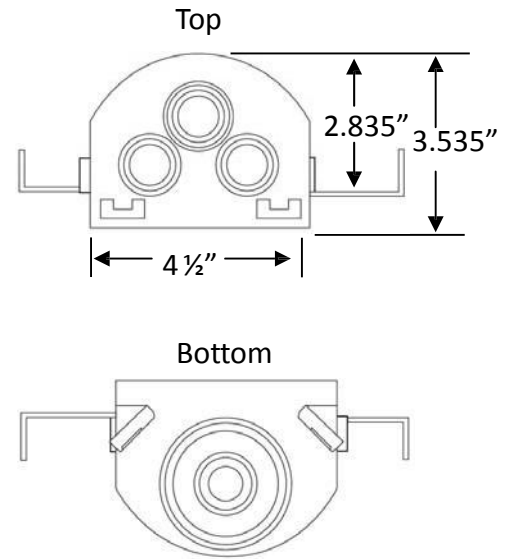

MultiBox™, Washing Machine Outlet Box & Aux. Drain Box System with Quarter Turn Arrester Valves

Product Specifications

Warranty

See warranty information for more details.

All dimensions listed are nominal. MAINLINE® reserves the right to make product and material changes at any time without notice.

Contact your sales representative for more information or visit our website at mainlinecollection.com