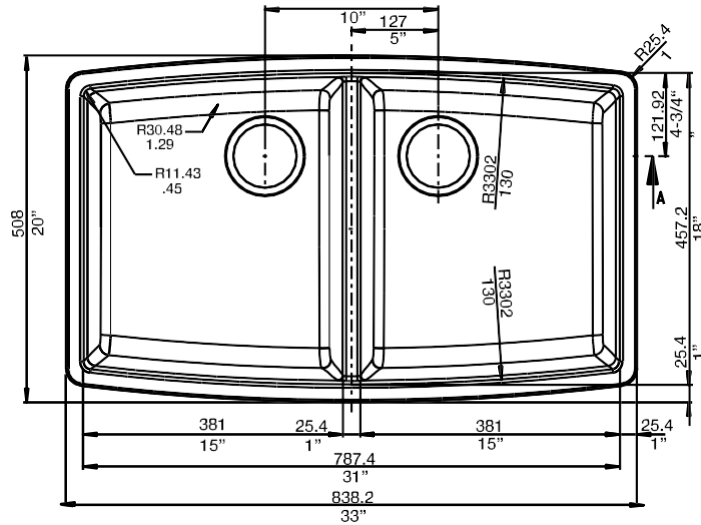

SILGRANIT® Double Bowl 50/50 Undermount

LUXART®

Product Specifications

Contact your sales representative for more information or visit our website at luxartcollection.com