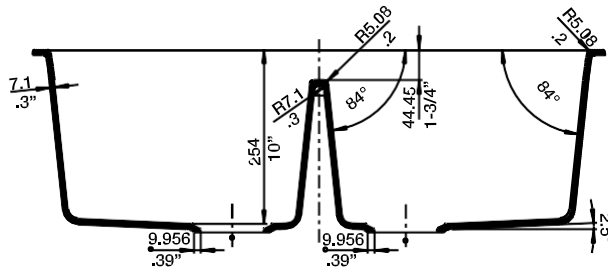

SILGRANIT® Double Bowl 50/50 Undermount

LUXART®

Product Specifications

Contact your sales representative for more information or visit our website at luxartcollection.com