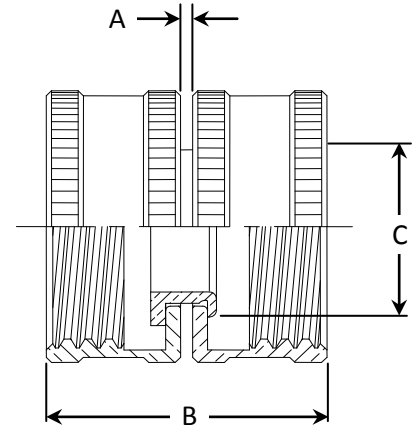

For Residential and Commercial Applications

Job Name		Engineer / Architect	
Job Location		Wholesaler	
Submittal Date		Contractor	

HUS-12 Garden Hose Swivel Union – Female Hose Thread

Use: For use with residential and commercial grade garden hose. All female hose thread connections require a rubber washer (sold separately) inserted prior to installation

Operating Specifications:

1. **Temperature:** -35° - 100°F
   Working Pressure: 75 PSI maximum, intermittent to 150 PSI

Standard

MATERIAL SPECIFICATIONS	
Fitting Body	C36000 brass

Compliant

MATERIAL SPECIFICATIONS	
Fitting Body	Compliant brass

Standard Part Listing:

- ☐ HUS-12   3/4" Female Hose Thread x 3/4" Female Hose Thread, swivel, rough brass
- ☐ HUS-12 B   3/4" Female Hose Thread x 3/4" Female Hose Thread, swivel, rough brass, bulk

Compliant Part Listing:

- ☐ HUS-12X   3/4" Female Hose Thread x 3/4" Female Hose Thread, swivel, rough brass
- ☐ HUS-12X B   3/4" Female Hose Thread x 3/4" Female Hose Thread, swivel, rough brass, bulk

PART DIMENSIONS (Inches)			
Model	DIM. A	DIM. B	DIA. C
HUS-12	.05	1.17	.80
HUS-12-1	.05	1.17	.80

Listings & Certifications:

- Compliant product CSA approved to California Health & Safety Code 116875 and Vermont Bill S.152 (Project # 2174785)

This specification and all information contained herein is the confidential and exclusive property of BrassCraft Manufacturing, and shall not be disclosed to others without the written consent of BrassCraft. This specification must be returned to BrassCraft if requested.