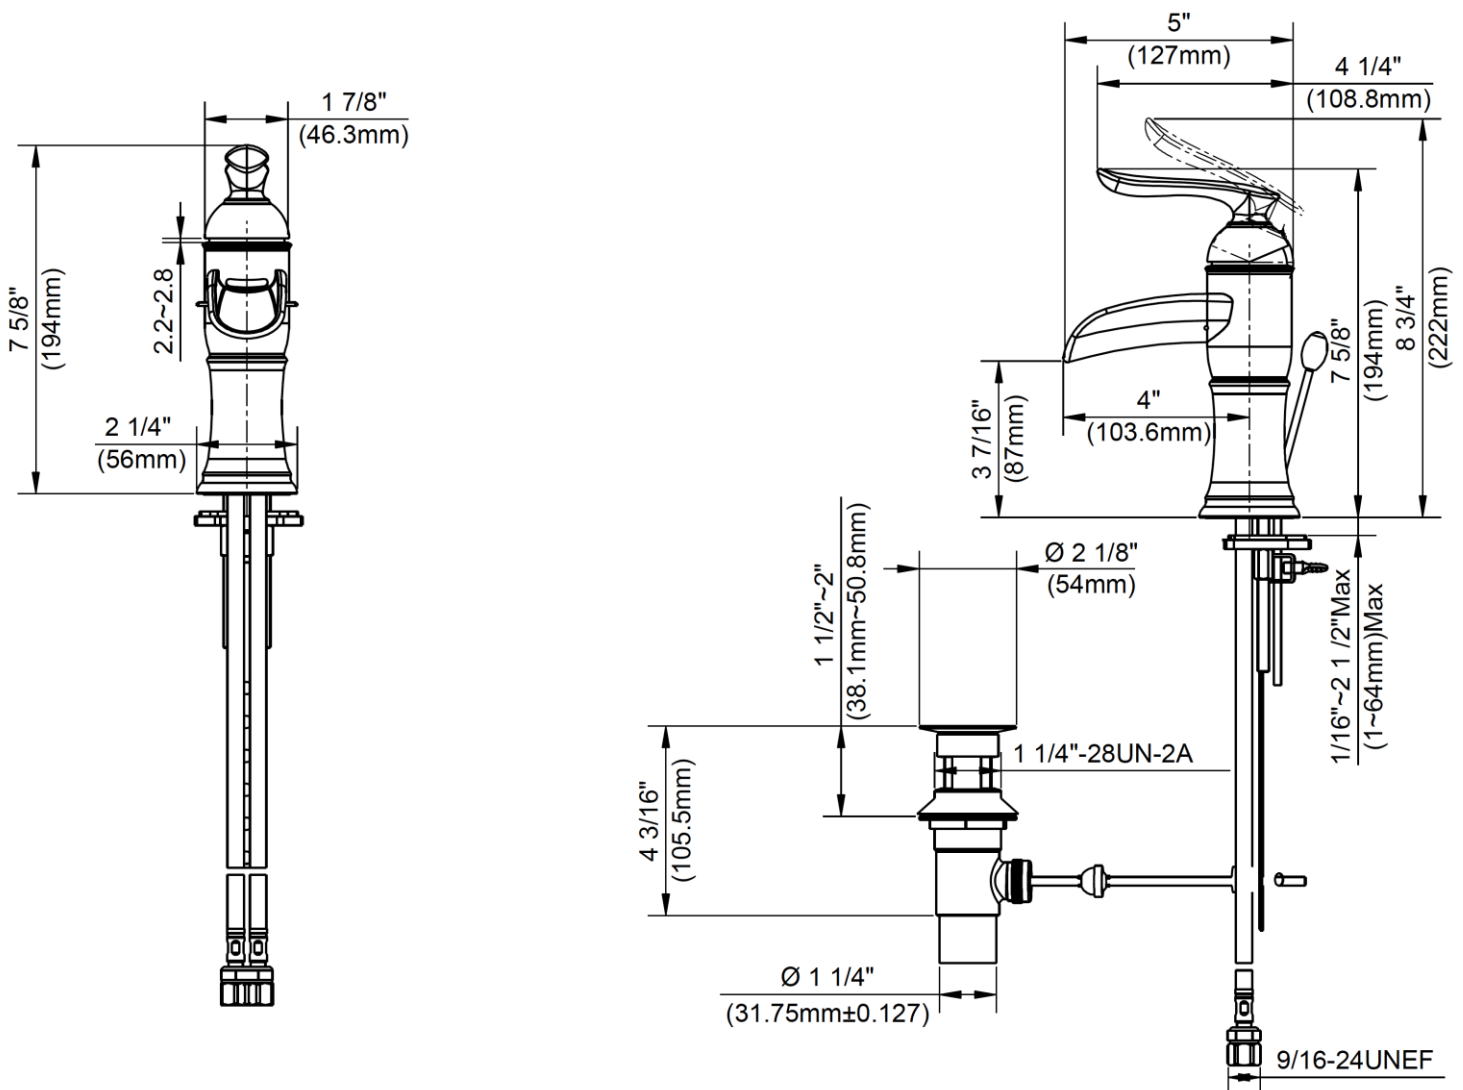

Single Post Mount Faucet with Open Spout

Socle de colonne unique avec canal ouvert
Grifo con base de columna con canal abierto

Product Specifications

LUXART.
Beauty in every detail.™

BRITANNIA®

BRL211OS-PUCP
BRL211OS-PUBN
BRL211OS-PUORB

Contact your sales representative for more information or visit our website at luxartcollection.com

Revised 4/26/2022