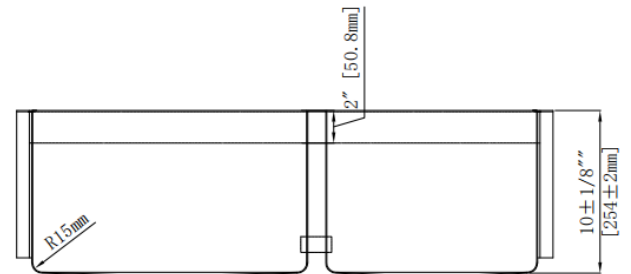

Near Zero Radius Apron Front Double Bowl Kitchen Sink

LUXART.

Product Specifications

Features

- 16 Gauge
- Type 304 Stainless Steel
- Apron Front
- Includes Mounting Clips
- Fully Undercoated
- Sound Absorption Pads
- Brushed Satin Finish

Overall Size: 35" x 22-1/4"

Bowl Depth: 10" (left); 10" (right)

Minimum Cabinet Size: 36"

Drain Opening: 3-1/2"

Drain Placement: Center Rear

USE SINK AS CUTOUT TEMPLATE

LXNZAFD3522

Optional Accessories

- Bottom Basin Rack: LXNZAFD3322BG
- Basket Strainer: MLL7, ML18, ML14, ML15
- Soap Dispenser: CSD, LCSD, LGLSD

For cutout measurement: Use sink in sink box.

All dimensions listed are nominal. Luxart® reserves the right to make product and material changes at any time without notice.