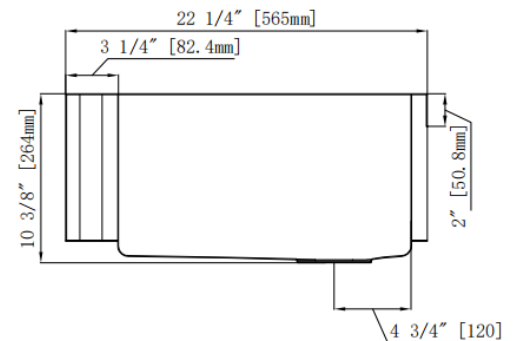

Overall Size: 35" x 22-1/4"

Bowl Depth: 10" (left); 10" (right)

Minimum Cabinet Size: 36"

Drain Opening: 3-1/2"

Drain Placement: Center Rear

USE SINK AS CUTOUT TEMPLATE

LXNZAFD3522

Optional Accessories

- Bottom Basin Rack: LXNZAFD3322BG
- Basket Strainer: MLL7, ML18, ML14, ML15
- Soap Dispenser: CSD, LCSD, LGLSD

For cutout measurement: Use sink in sink box.

All dimensions listed are nominal. Luxart® reserves the right to make product and material changes at any time without notice.