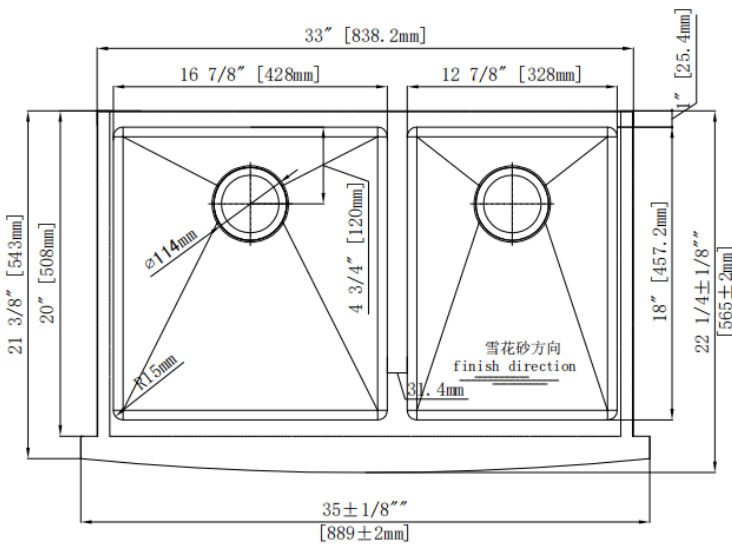

Overall Size: 35" x 22-1/4"

Bowl Depth: 10" (left); 10" (right)

Minimum Cabinet Size: 36"

Drain Opening: 3-1/2"

Drain Placement: Center Rear

USE SINK AS CUTOUT TEMPLATE

LXNZAFD3522

Optional Accessories

- Bottom Basin Rack: LXNZAFD3322BG
- Basket Strainer: MLL7, ML18, ML14, ML15
- Soap Dispenser: CSD, LCSD, LGLSD

For cutout measurement: Use sink in sink box.

All dimensions listed are nominal. Luxart® reserves the right to make product and material changes at any time without notice.