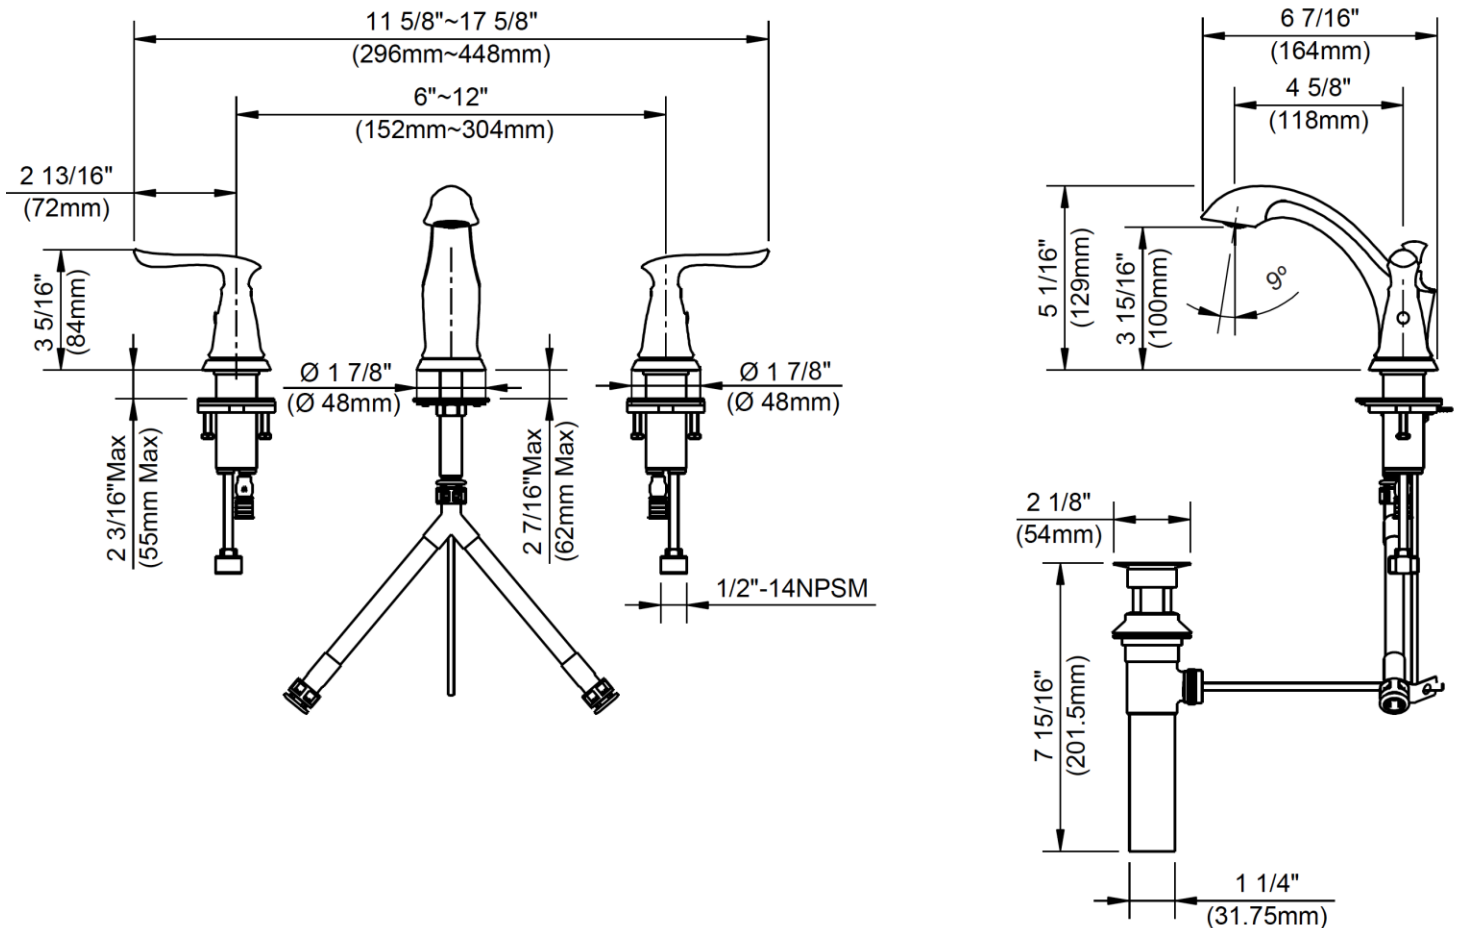

Contact your sales representative for more information or visit our website at luxartcollection.com

6"-12" Widespread Lavatory Faucet

Robinet de lavabo espacé (6 à 12 po)

Grifo para lavabo ajustable de 6"-12"

Product Specifications

LUXART®

Beauty in every detail.™

BRITANNIA®

BRL2418-PUCP

BRL2418-PUBN

BRL2418-PUORB

Contact your sales representative for more information or visit our website at luxartcollection.com