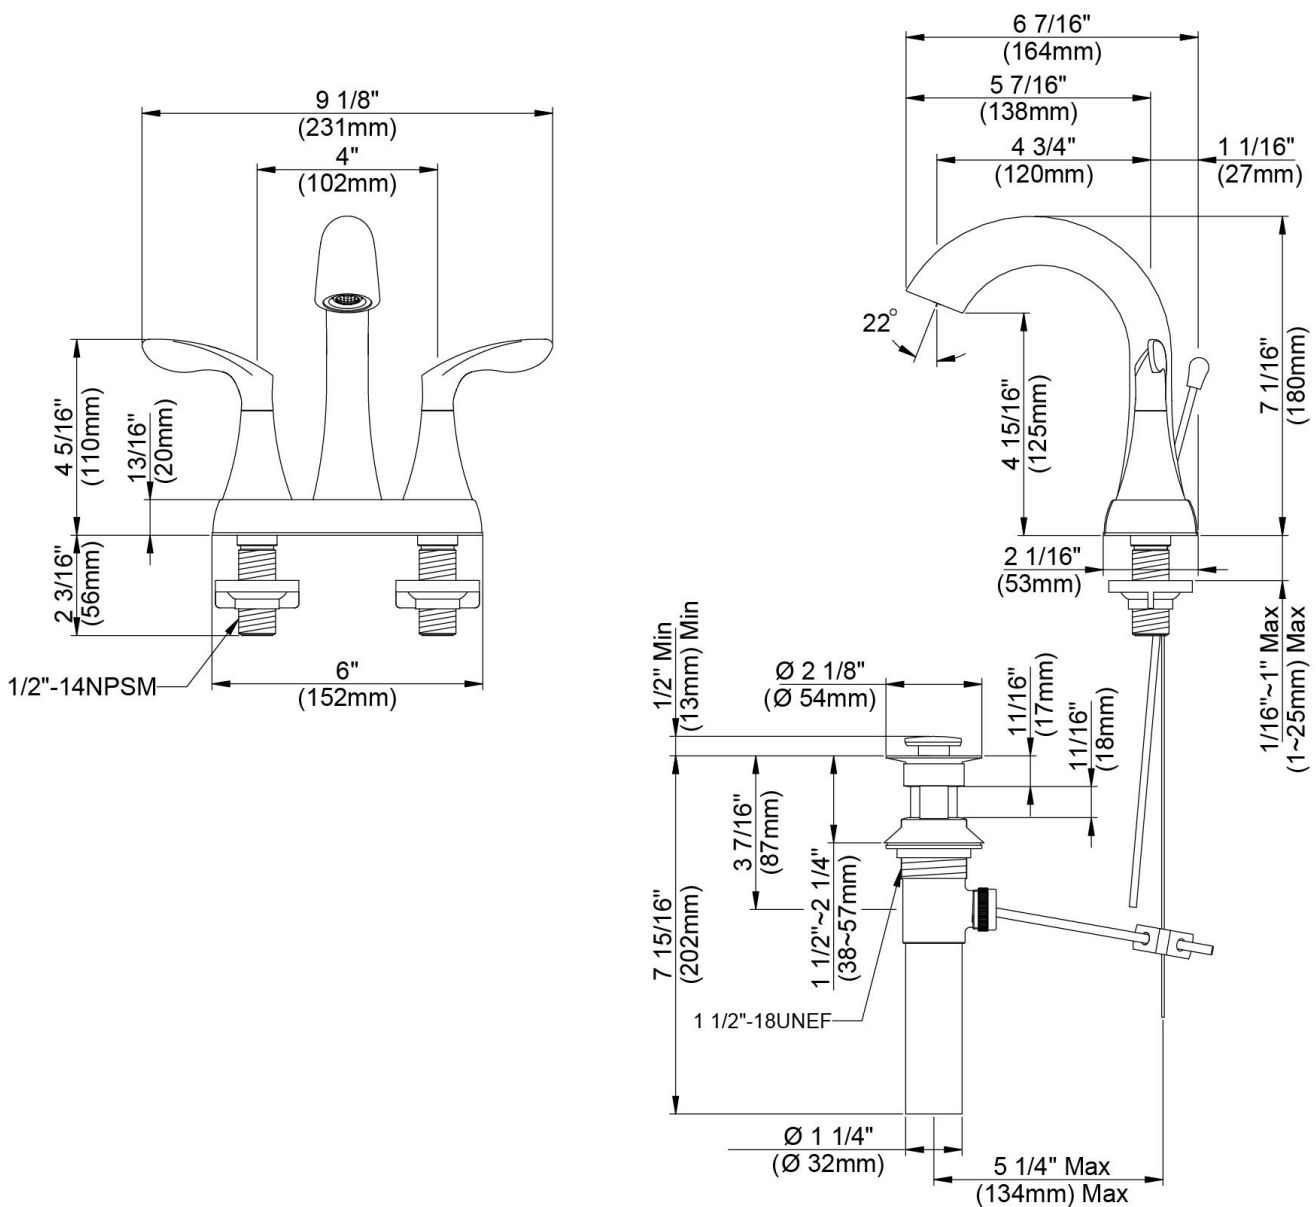

# 4" Centerset Lavatory Faucet

Robinet de lavabo monopièce, entraxe de 4 po  
Grifo para lavabo, distancia de 4"

Product Specifications

LUXART®

*Selâh*®

SH241-PUCP  
SH241-PUBN  
SH241-PUBLM

Contact your sales representative for more information or visit our website at [luxartcollection.com](http://luxartcollection.com)