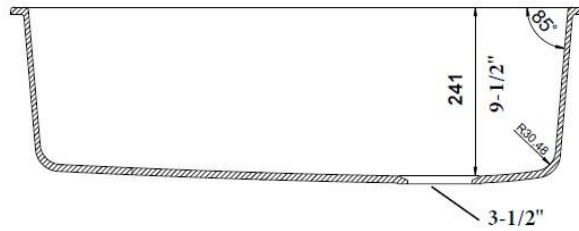

SILGRANIT® Single Bowl Undermount

LUXART®

Product Specifications

Contact your sales representative for more information or visit our website at luxartcollection.com