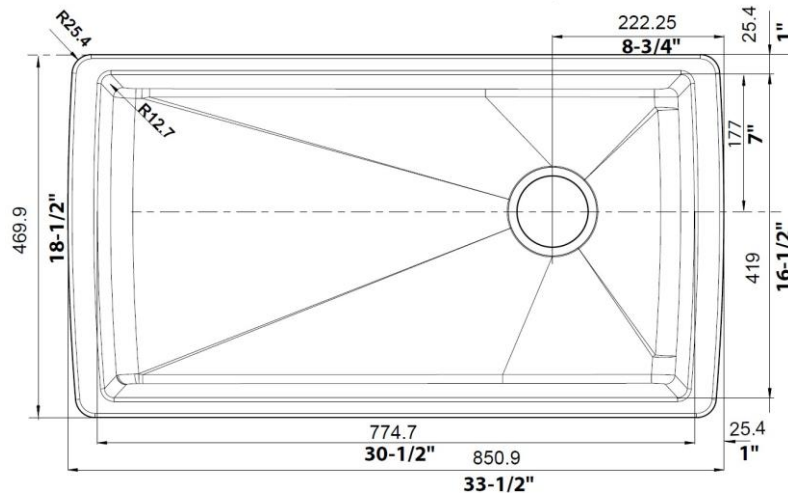

SILGRANIT® Single Bowl Undermount

LUXART®

Product Specifications

Contact your sales representative for more information or visit our website at luxartcollection.com