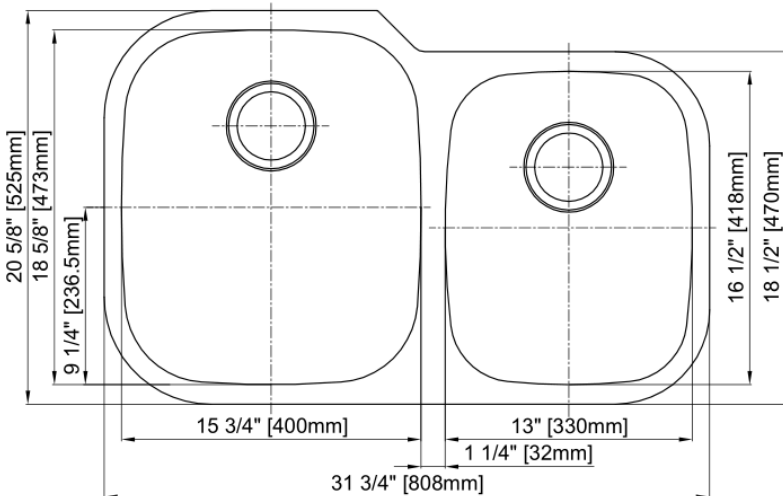

MAINLINE®

Double Bowl Kitchen Sink

Product Specifications

Features

- 18 Gauge
- Type 304 Stainless Steel
- Includes Mounting Clips
- Fully Undercoated
- Sound Absorption Pads
- Brushed Satin Finish

Overall Size: 31-3/4" x 20-5/8"

Bowl Depth: 10" (left), 8" (right)

Minimum Cabinet Size: 36"

Drain Opening: 3-1/2"

Drain Placement: Center Rear

USE SINK AS CUTOUT TEMPLATE

MLUD3221

Optional Accessories

- Bottom Basin Rack: MLUD3221BG
- Basket Strainer: MLL7, ML18, ML14, ML15
- Soap Dispenser: CSD, LCSD, LGLSD

For cutout measurement: Use sink in sink box.

All dimensions listed are nominal. Luxart® reserves the right to make product and material changes at any time without notice.

Contact your sales representative for more information or visit our website at mainlinecollection.com