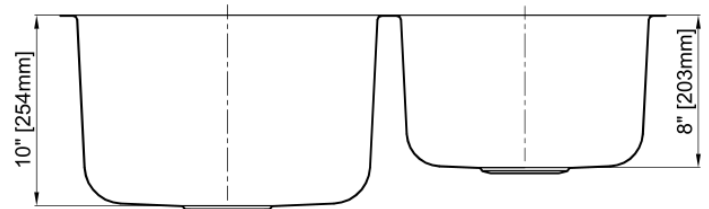

MAINLINE®

Double Bowl Kitchen Sink

Product Specifications

Features

- 18 Gauge
- Type 304 Stainless Steel
- Includes Mounting Clips
- Fully Undercoated
- Sound Absorption Pads
- Brushed Satin Finish

Overall Size: 31-3/4" x 20-5/8"

Bowl Depth: 10" (left), 8" (right)

Minimum Cabinet Size: 36"

Drain Opening: 3-1/2"

Drain Placement: Center Rear

USE SINK AS CUTOUT TEMPLATE

MLUD3221

Optional Accessories

- Bottom Basin Rack: MLUD3221BG
- Basket Strainer: MLL7, ML18, ML14, ML15
- Soap Dispenser: CSD, LCSD, LGLSD

For cutout measurement: Use sink in sink box.

All dimensions listed are nominal. Luxart® reserves the right to make product and material changes at any time without notice.

Contact your sales representative for more information or visit our website at mainlinecollection.com