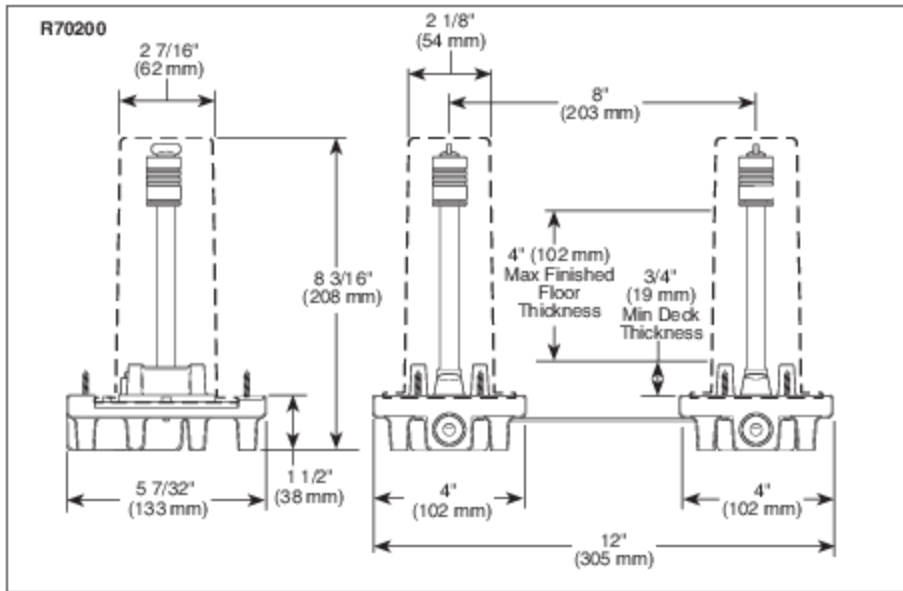

Submitted Model No.: _____

Specific Features: _____

BRIZO®

TWO HOLE FREESTANDING FLOOR MOUNTED TUB FILLER ROUGH-IN

- R70200
- R70200-WS (With Stops)

STANDARD SPECIFICATIONS:

- 1/2" NPT female inlets.
- Forged brass body.
- Available with integrated stops (R70200-WS).
- Innovative mounting system (patent pending) provides for simple stable installation.
- Spacing plate pre-assembled to ensure 8" spread.
- Accommodates finished floor thickness up to 4".
- Vertical spout height remains constant to finished floor.
- Pre-assembled test caps allow air or water pressure testing without trim.
- Pre-assembled protective plasterguards with information label indicating finished floor location.
- Pre-assembled gaskets to isolate living space.
- Rigid galvanized installation template included (not shown).
- Refer to product installation instructions.
- Trim sold separately.