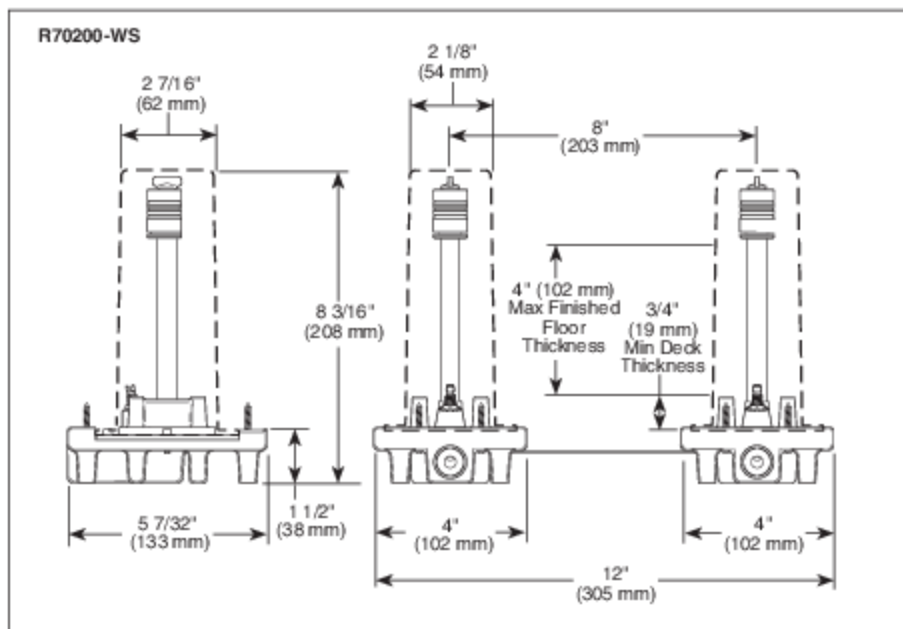

Submitted Model No.: _____

Specific Features: _____

BRIZO®

TWO HOLE FREESTANDING FLOOR MOUNTED TUB FILLER ROUGH-IN

- R70200
- R70200-WS (With Stops)

STANDARD SPECIFICATIONS:

- 1/2" NPT female inlets.
- Forged brass body.
- Available with integrated stops (R70200-WS).
- Innovative mounting system (patent pending) provides for simple stable installation.
- Spacing plate pre-assembled to ensure 8" spread.
- Accommodates finished floor thickness up to 4".
- Vertical spout height remains constant to finished floor.
- Pre-assembled test caps allow air or water pressure testing without trim.
- Pre-assembled protective plasterguards with information label indicating finished floor location.
- Pre-assembled gaskets to isolate living space.
- Rigid galvanized installation template included (not shown).
- Refer to product installation instructions.
- Trim sold separately.