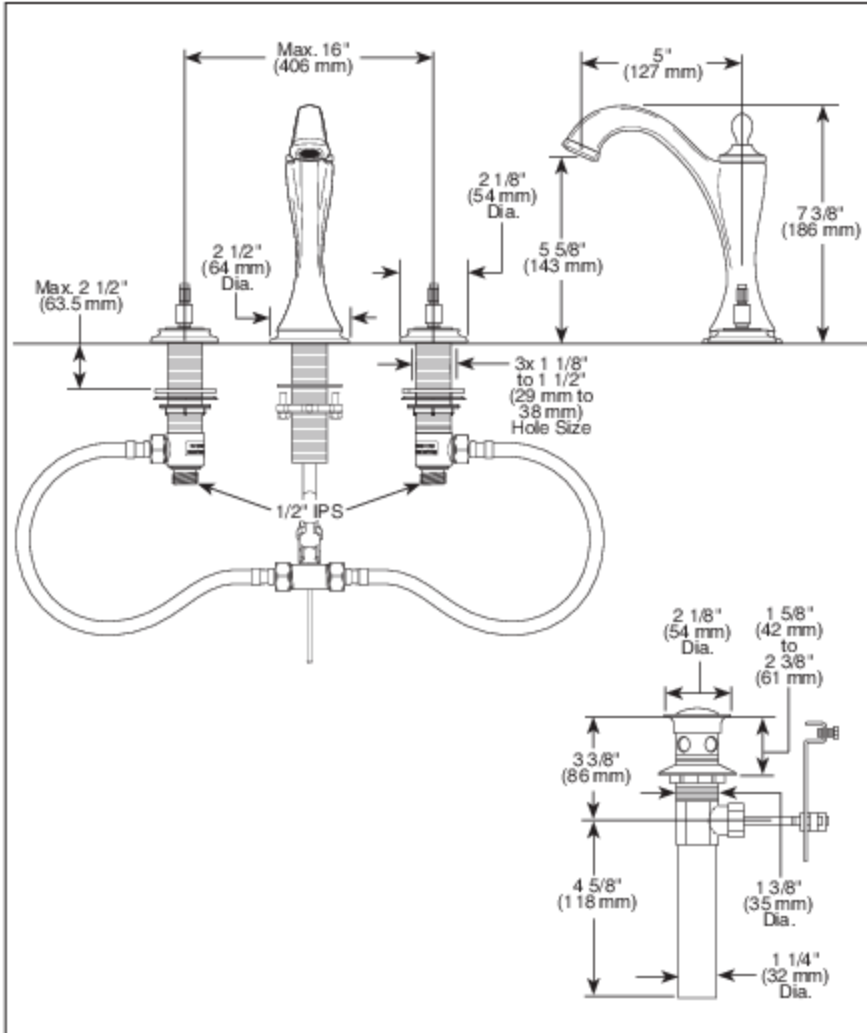

65385LF-▲LHP

Submitted Model No.: \_\_\_\_\_

Specific Features: \_\_\_\_\_

▲ Designate proper finish suffix

## WIDESPREAD LAVATORY FAUCETS

- Charlotte™ Bath Collection
- Two Handle Deck Mount
- 3 Hole Sink Applications
- 6"-16" Centers

### STANDARD SPECIFICATIONS:

- Two handle lavatory faucet for concealed mounting on 3 hole applications.
- Widespread 6" to 16" centers.
- 5" (127 mm) long, 7 3/8" (186 mm) high rigid spout.
- LHP - Less Handle Program. See handle options below.
- Control mechanism shall be of the rotating ceramic cylinder type with 90° (1/4 turn) rotation.
- Metal drain with pop-up type fitting with plated flange and stopper.
- Maximum flow rate 1.5 gpm @ 60 PSI.