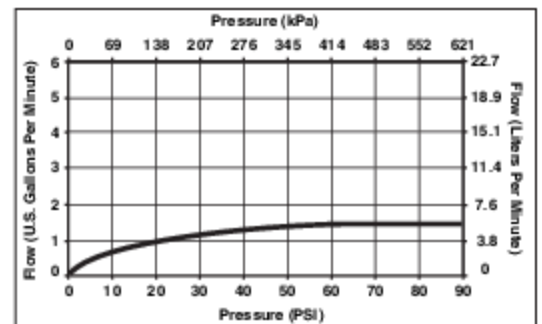

Delta reserves the right (1) to make changes in specifications and materials, and (2) to change or discontinue models, both without notice or obligation. Dimensions are for reference only. See current full-line price book or www.brizo.com for finish options and product availability.