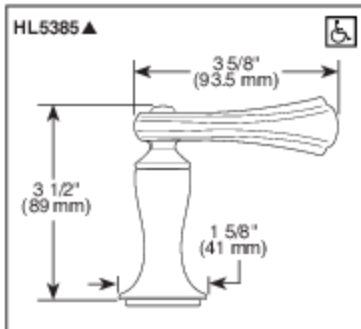

▲ Designate proper finish suffix

BRIZO®

WIDESPREAD LAVATORY FAUCETS

- Charlotte™ Bath Collection
- Two Handle Deck Mount
- 3 Hole Sink Applications
- 6"-16" Centers

STANDARD SPECIFICATIONS:

- Two handle lavatory faucet for concealed mounting on 3 hole applications.
- Widespread 6" to 16" centers.
- 5" (127 mm) long, 7 3/8" (186 mm) high rigid spout.
- LHP - Less Handle Program. See handle options below.
- Control mechanism shall be of the rotating ceramic cylinder type with 90° (1/4 turn) rotation.
- Metal drain with pop-up type fitting with plated flange and stopper.
- Maximum flow rate 1.5 gpm @ 60 PSI.

WARRANTY

- Lifetime Faucet and Finish Limited Warranty to the original consumer purchase to be free from defects in material and workmanship.
- 5 Year Limited Warranty for usage in all industrial, commercial and business applications.

COMPLIES WITH:

- ASME A112.18.1 / CSA B125.1
- ASME A112.18.2 / CSA B125.2
- Indicates compliance to ICC/ANSI A117.1
- EPA WaterSense
- Verified compliant with .25% weighted average Pb content regulations.