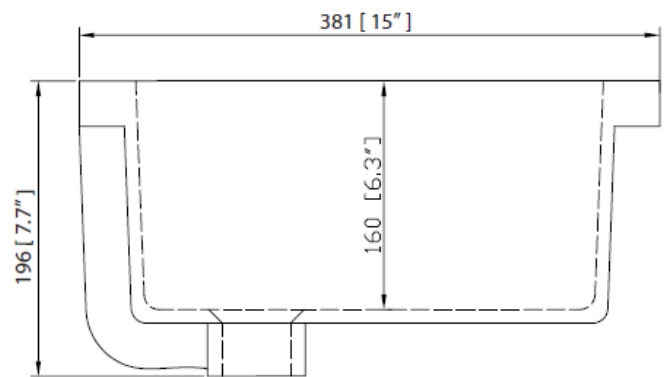

LXVANITYAM49CG *shown above*
Faucet not included

VANITY TECHNICAL SPECIFICATIONS

Height	35 in
Width	49 in
Depth	22 in
Weight	219 pounds
Faucet Hole Opening	8 in Widespread
Included	CUM20WT-R Lavatory Sink, Vanity top, Cabinet Hardware and Backsplash

49" Single Bowl Bathroom Vanity with Top and Lavatory Sink

Product Specifications

PRODUCT DIAGRAMS

Front

Back

Side

Top

Contact your sales representative for more information or visit our website at luxartcollection.com

49" Single Bowl Bathroom Vanity with Top and Lavatory Sink

LUXART®

Product Specifications

PRODUCT DIAGRAMS

Top

Front

Side

Contact your sales representative for more information or visit our website at luxartcollection.com