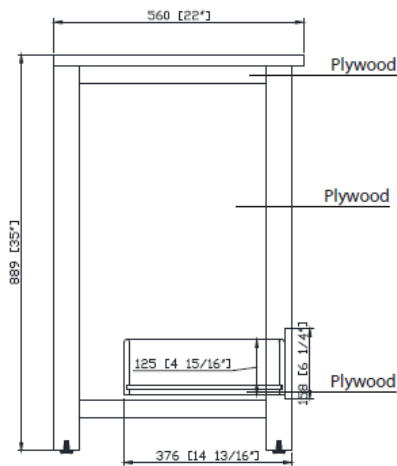

LXVANITYAM49CG *shown above*
Faucet not included

VANITY TECHNICAL SPECIFICATIONS

Height	35 in
Width	49 in
Depth	22 in
Weight	219 pounds
Faucet Hole Opening	8 in Widespread
Included	CUM20WT-R Lavatory Sink, Vanity top, Cabinet Hardware and Backsplash

49" Single Bowl Bathroom Vanity with Top and Lavatory Sink

Product Specifications

PRODUCT DIAGRAMS

Front

Back

Side

Top

Contact your sales representative for more information or visit our website at luxartcollection.com

49" Single Bowl Bathroom Vanity with Top and Lavatory Sink

LUXART®

Product Specifications

PRODUCT DIAGRAMS

Top

Front

Side

Contact your sales representative for more information or visit our website at luxartcollection.com