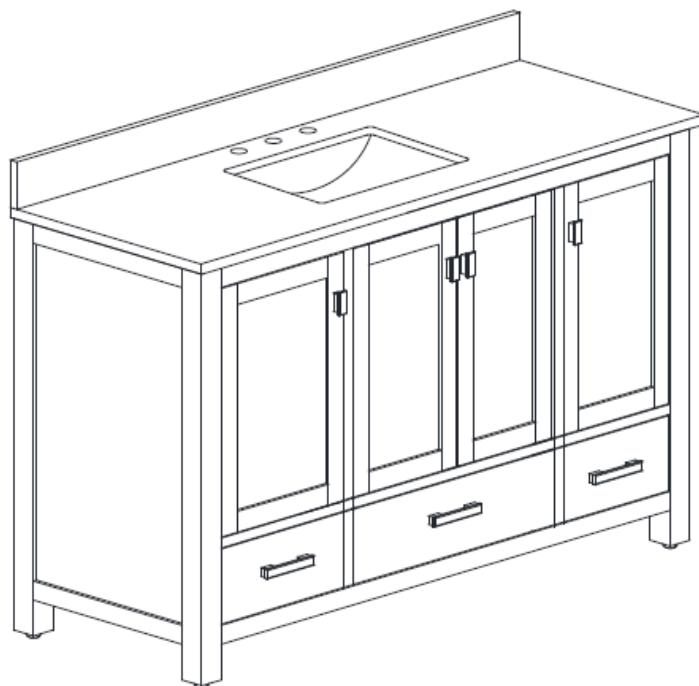

49" Single Bowl Bathroom Vanity with Top and Lavatory Sink

LUXART®

Product Specifications

The Andressa Modern Collection embraces simple clean design in two striking finishes, accented by brushed nickel hardware. Featuring solid poplar wood and veneer construction, soft-close drawer glides, the Andressa Modern Collection blends quality, style, and versatility.

FEATURES

- Solid poplar wood frame
- Plywood panels
- 4 soft-close doors
- 3 soft-close drawers with dovetail joints
- 2 interior shelves
- Brushed nickel finish hardware
- Adjustable height levelers
- Pre-installed Carrera White marble ½" thick countertop with 4" backsplash
- Vanity top pre-drilled for 8" widespread faucet
- Pre-Installed rectangular vitreous china undermount sink with 1.8" drain opening and overflow outlet
- Partially open back for easier plumbing installation

LXVANITYAM49CG *shown above*
Faucet not included

VANITY TECHNICAL SPECIFICATIONS

Height	35 in
Width	49 in
Depth	22 in
Weight	219 pounds
Faucet Hole Opening	8 in Widespread
Included	CUM20WT-R Lavatory Sink, Vanity top, Cabinet Hardware and Backsplash