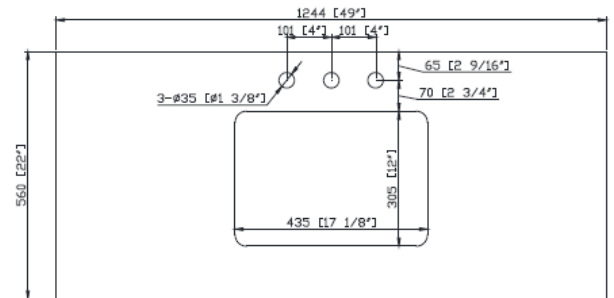

LXVANITYAM49CG *shown above*
Faucet not included

VANITY TECHNICAL SPECIFICATIONS

Height	35 in
Width	49 in
Depth	22 in
Weight	219 pounds
Faucet Hole Opening	8 in Widespread
Included	CUM20WT-R Lavatory Sink, Vanity top, Cabinet Hardware and Backsplash

49" Single Bowl Bathroom Vanity with Top and Lavatory Sink

Product Specifications

PRODUCT DIAGRAMS

Front

Back

Side

Top

Contact your sales representative for more information or visit our website at luxartcollection.com

49" Single Bowl Bathroom Vanity with Top and Lavatory Sink

LUXART®

Product Specifications

PRODUCT DIAGRAMS

Top

Front

Side

Contact your sales representative for more information or visit our website at luxartcollection.com