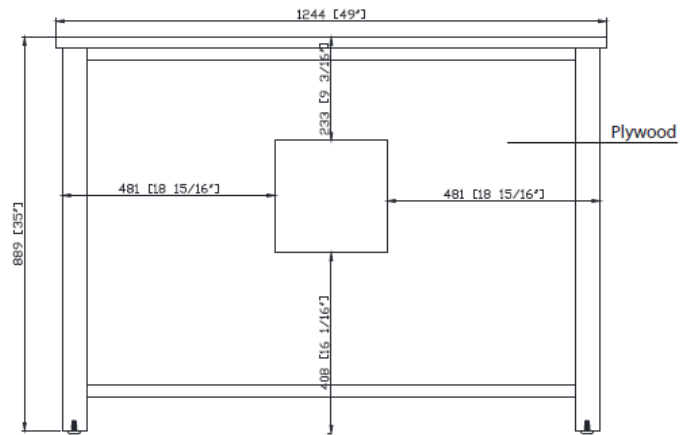

LXVANITYAM49CG *shown above*
Faucet not included

VANITY TECHNICAL SPECIFICATIONS

Height	35 in
Width	49 in
Depth	22 in
Weight	219 pounds
Faucet Hole Opening	8 in Widespread
Included	CUM20WT-R Lavatory Sink, Vanity top, Cabinet Hardware and Backsplash

49" Single Bowl Bathroom Vanity with Top and Lavatory Sink

Product Specifications

PRODUCT DIAGRAMS

Front

Back

Side

Top

Contact your sales representative for more information or visit our website at luxartcollection.com

49" Single Bowl Bathroom Vanity with Top and Lavatory Sink

LUXART®

Product Specifications

PRODUCT DIAGRAMS

Top

Front

Side

Contact your sales representative for more information or visit our website at luxartcollection.com