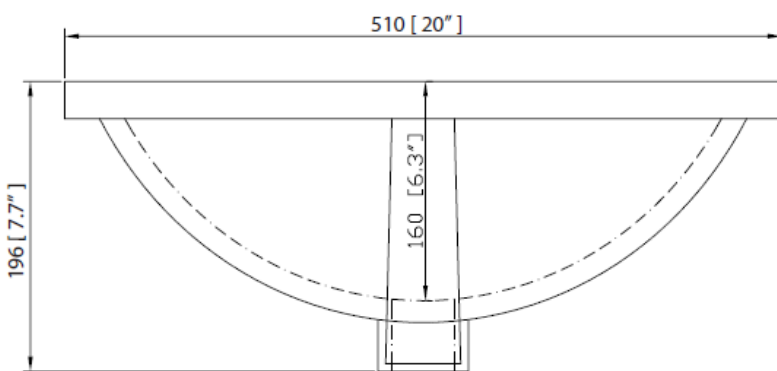

LXVANITYAM49CG *shown above*
Faucet not included

VANITY TECHNICAL SPECIFICATIONS

Height	35 in
Width	49 in
Depth	22 in
Weight	219 pounds
Faucet Hole Opening	8 in Widespread
Included	CUM20WT-R Lavatory Sink, Vanity top, Cabinet Hardware and Backsplash

49" Single Bowl Bathroom Vanity with Top and Lavatory Sink

Product Specifications

PRODUCT DIAGRAMS

Front

Back

Side

Top

Contact your sales representative for more information or visit our website at luxartcollection.com

49" Single Bowl Bathroom Vanity with Top and Lavatory Sink

LUXART®

Product Specifications

PRODUCT DIAGRAMS

Top

Front

Side

Contact your sales representative for more information or visit our website at luxartcollection.com