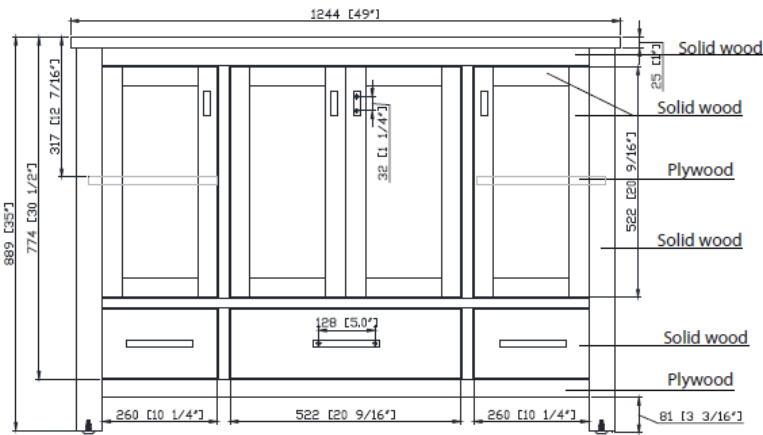

FEATURES

- Solid poplar wood frame
- Plywood panels
- 4 soft-close doors
- 3 soft-close drawers with dovetail joints
- 2 interior shelves
- Brushed nickel finish hardware
- Adjustable height levelers
- Pre-installed Carrera White marble ½" thick countertop with 4" backsplash
- Vanity top pre-drilled for 8" widespread faucet
- Pre-Installed rectangular vitreous china undermount sink with 1.8" drain opening and overflow outlet
- Partially open back for easier plumbing installation

LXVANITYAM49CG *shown above*
Faucet not included

VANITY TECHNICAL SPECIFICATIONS

Height	35 in
Width	49 in
Depth	22 in
Weight	219 pounds
Faucet Hole Opening	8 in Widespread
Included	CUM20WT-R Lavatory Sink, Vanity top, Cabinet Hardware and Backsplash

49" Single Bowl Bathroom Vanity with Top and Lavatory Sink

Product Specifications

PRODUCT DIAGRAMS

Front

Back

Side

Top

Contact your sales representative for more information or visit our website at luxartcollection.com

49" Single Bowl Bathroom Vanity with Top and Lavatory Sink

LUXART®

Product Specifications

PRODUCT DIAGRAMS

Top

Front

Side

Contact your sales representative for more information or visit our website at luxartcollection.com