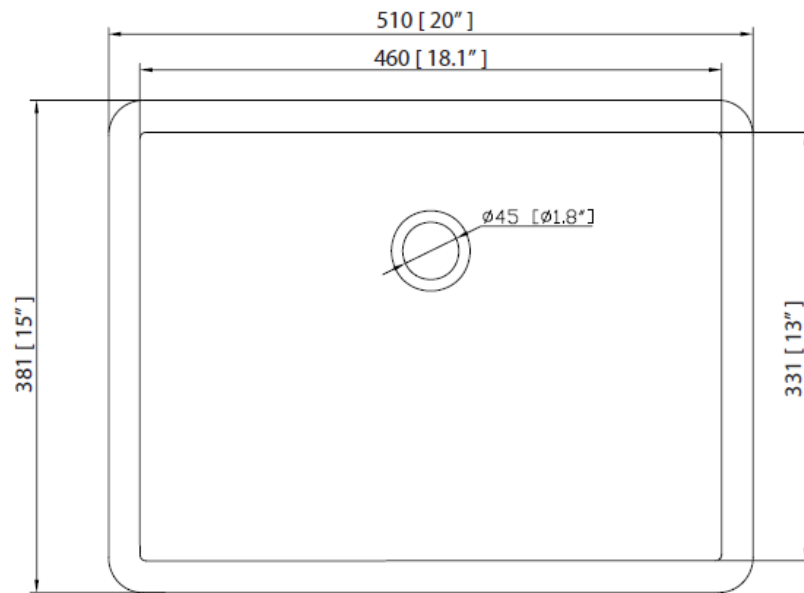

FEATURES

- Solid poplar wood frame
- Plywood panels
- 4 soft-close doors
- 3 soft-close drawers with dovetail joints
- 2 interior shelves
- Brushed nickel finish hardware
- Adjustable height levelers
- Pre-installed Carrera White marble ½" thick countertop with 4" backsplash
- Vanity top pre-drilled for 8" widespread faucet
- Pre-Installed rectangular vitreous china undermount sink with 1.8" drain opening and overflow outlet
- Partially open back for easier plumbing installation

LXVANITYAM49CG *shown above*
Faucet not included

VANITY TECHNICAL SPECIFICATIONS

Height	35 in
Width	49 in
Depth	22 in
Weight	219 pounds
Faucet Hole Opening	8 in Widespread
Included	CUM20WT-R Lavatory Sink, Vanity top, Cabinet Hardware and Backsplash

49" Single Bowl Bathroom Vanity with Top and Lavatory Sink

Product Specifications

PRODUCT DIAGRAMS

Front

Back

Side

Top

Contact your sales representative for more information or visit our website at luxartcollection.com

49" Single Bowl Bathroom Vanity with Top and Lavatory Sink

LUXART®

Product Specifications

PRODUCT DIAGRAMS

Top

Front

Side

Contact your sales representative for more information or visit our website at luxartcollection.com