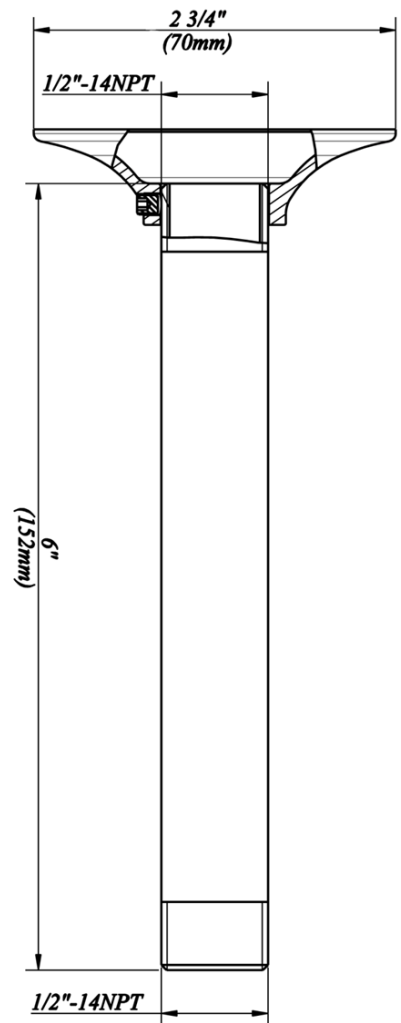

Contact your sales representative for more information or visit our website at luxartcollection.com