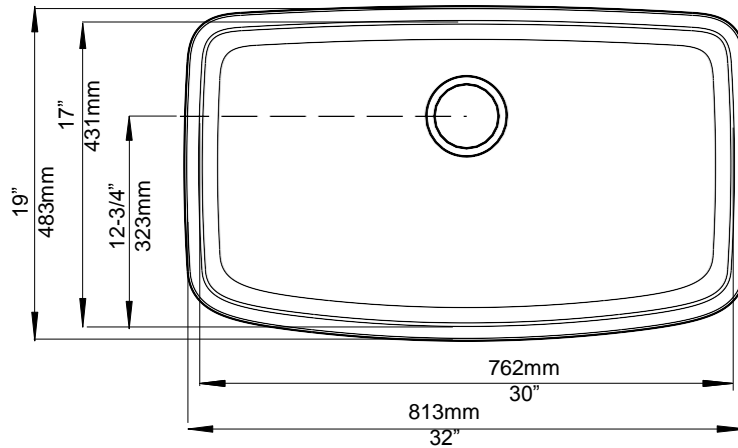

SILGRANIT® Single Bowl Undermount

LUXART®

Product Specifications

Contact your sales representative for more information or visit our website at luxartcollection.com