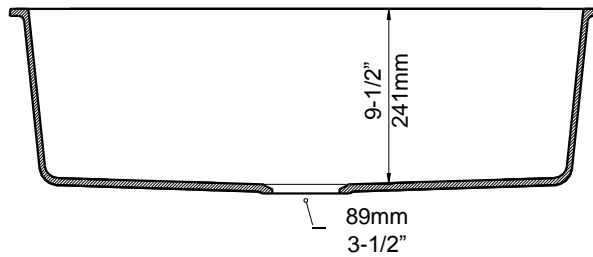

SILGRANIT® Single Bowl Undermount

LUXART®

Product Specifications

Contact your sales representative for more information or visit our website at luxartcollection.com