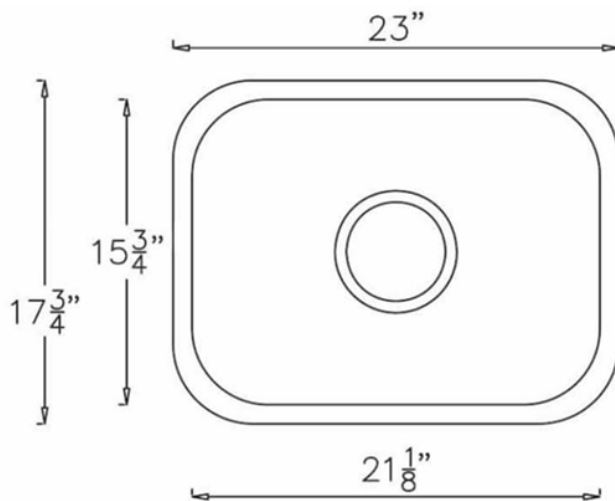

Single Bowl Undermount Kitchen Sink

LUXART®

Product Specifications

Features

- 16 Gauge
- Type 304 Stainless Steel
- Undermount
- Includes Mounting Clips
- Fully Undercoated
- Sound Absorption Pads
- Brushed Satin Finish

Overall Size: 23" x 17-3/4"

Bowl Depth: 9"

Minimum Cabinet Size: 24"

Drain Opening: 3-1/2"

CUTOUT TEMPLATE INCLUDED INSIDE BOX

LXUS771

Optional Accessories

- Bottom Basin Rack: MLUS771BG
- Basket Strainer: MLL7, ML18
- Soap Dispenser: CSD, LCSD, LGLSD

For cutout measurement: See cutout template in sink box.

All dimensions listed are nominal. Luxart® reserves the right to make product and material changes at any time without notice.

Contact your sales representative for more information or visit our website at luxartcollection.com