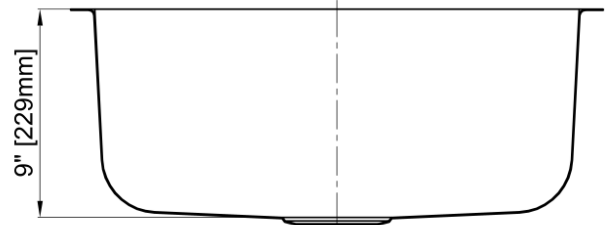

### Features

- 16 Gauge
- Type 304 Stainless Steel
- Includes Mounting Clips
- Fully Undercoated
- Sound Absorption Pads
- Brushed Satin Finish

**Overall Size:** 23-1/8" x 17-7/8"

**Bowl Depth:** 9"

**Minimum Cabinet Size:** 24"

**Drain Opening:** 3-1/2"

**Drain Placement:** Center

**USE SINK AS CUTOUT TEMPLATE**

**LXUS2318**