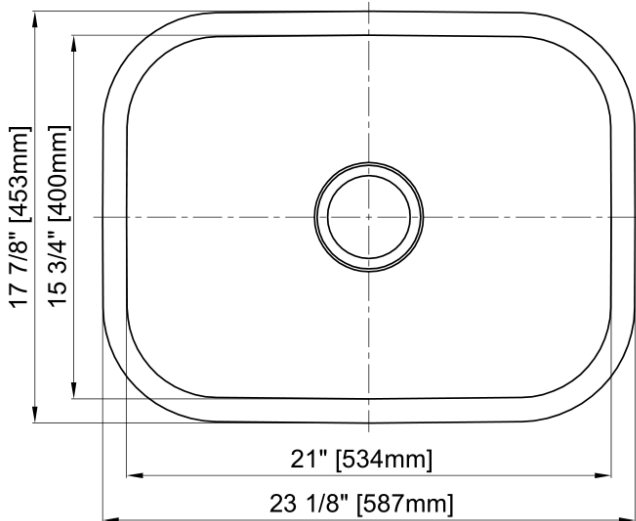

### Features

- 16 Gauge
- Type 304 Stainless Steel
- Includes Mounting Clips
- Fully Undercoated
- Sound Absorption Pads
- Brushed Satin Finish

**Overall Size:** 23-1/8" x 17-7/8"

**Bowl Depth:** 9"

**Minimum Cabinet Size:** 24"

**Drain Opening:** 3-1/2"

**Drain Placement:** Center

**USE SINK AS CUTOUT TEMPLATE**

**LXUS2318**

### Optional Accessories

- Bottom Basin Rack: MLUS2318BG
- Basket Strainer: MLL7, ML18, ML14, ML15
- Soap Dispenser: CSD, LCSD, LGLSD

For cutout measurement: Use sink in sink box.

All dimensions listed are nominal. Luxart® reserves the right to make product and material changes at any time without notice.