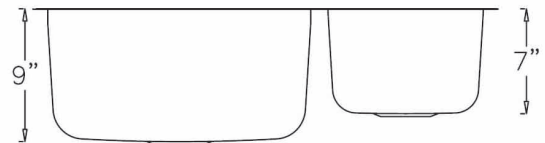

LXUD773

DOUBLE BOWL UNDERCOUNTER KITCHEN SINK

Features:

- 16 Gauge
- Type 304 Stainless Steel
- Undermount
- Includes Mounting Clips
- Fully Undercoated
- Sound Absorption Pads
- Brushed Satin Finish

Optional Accessories:

- Bottom Basin Rack: MLUD773BG (2-pack)