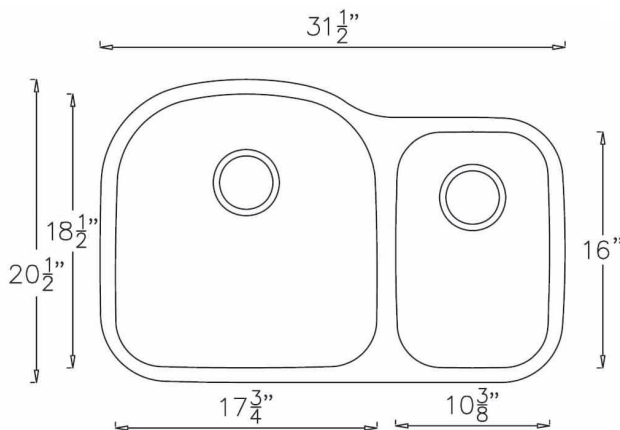

#### Features:

- 16 Gauge
- Type 304 Stainless Steel
- Undermount
- Includes Mounting Clips
- Fully Undercoated
- Sound Absorption Pads
- Brushed Satin Finish

#### Optional Accessories:

- Bottom Basin Rack: MLUD773BG (2-pack)

**OVERALL SIZE:** 31-1/2" x 20-1/2"

**BOWL DEPTH:** 9" (left); 7" (right)

**CUTOUT:** see cutout template

**MINIMUM CABINET SIZE:** 36"

**DRAIN OPENING:** 3-1/2"