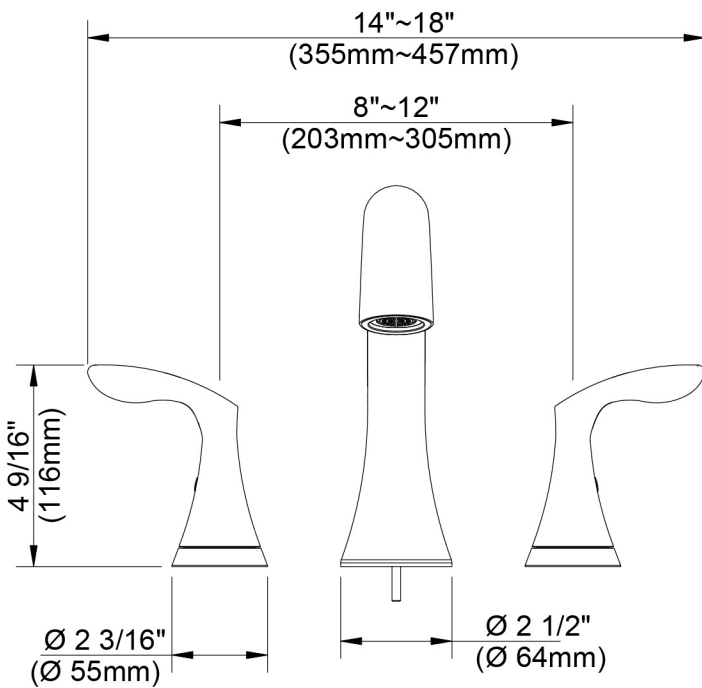

Contact your sales representative for more information or visit our website at luxartcollection.com

3 Hole Roman Tub Trim

Garniture de baignoire romaine à 3 orifices

Piezas exteriores para bañera tipo romana de 3 agujeros

Product Specifications

LUXART®

Beauty in every detail.™

Selâh®

SH341-CP

SH341-BN

SH341-BLM

Contact your sales representative for more information or visit our website at luxartcollection.com