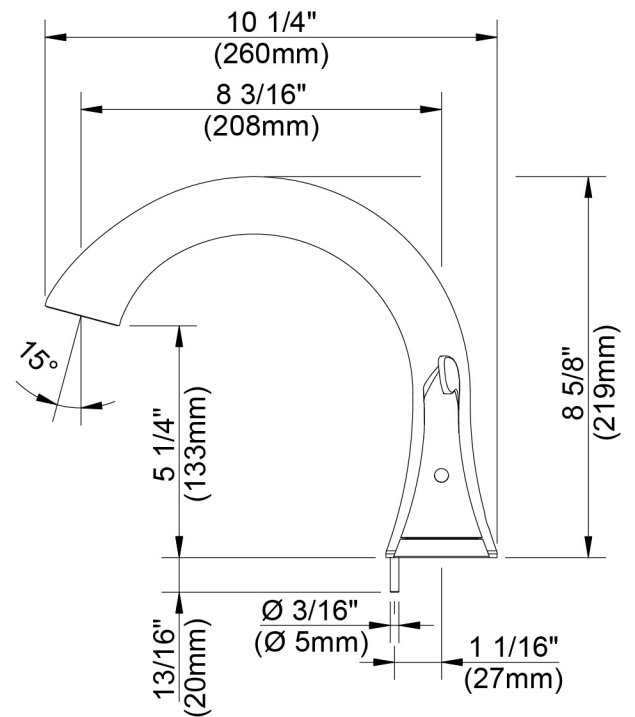

Contact your sales representative for more information or visit our website at luxartcollection.com

3 Hole Roman Tub Trim

Garniture de baignoire romaine à 3 orifices

Piezas exteriores para bañera tipo romana de 3 agujeros

Product Specifications

LUXART®

Beauty in every detail.™

Selâh®

SH341-CP

SH341-BN

SH341-BLM

Contact your sales representative for more information or visit our website at luxartcollection.com