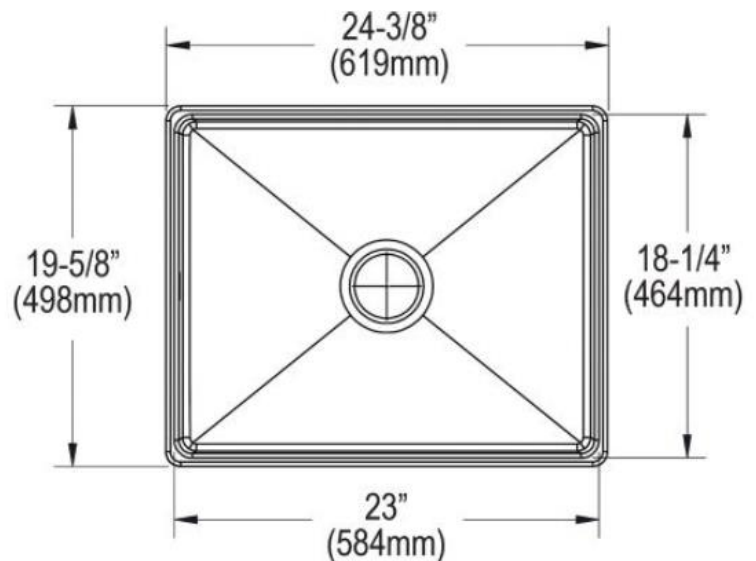

Overall Size: 24-3/8" x 19-5/8" x 10-1/8"

Bowl Dimensions: 23" x 18-1/4"

Bowl Depth: 9-1/8"

Minimum Cabinet Size: 27"

Drain Opening: 3-1/2"

Drain Placement: Center

Installation Type: Apron Front

Material: Fireclay

USE SINK AS CUTOUT TEMPLATE

LXFC2520WH

Optional Accessories

- Bottom Basin Rack: LXBG2217SS
- Basket Strainer: LX105, LX125, LX120, LX100
- Soap Dispenser: CSD, LCSD, LGLSD

For cutout measurement: Use sink in sink box.