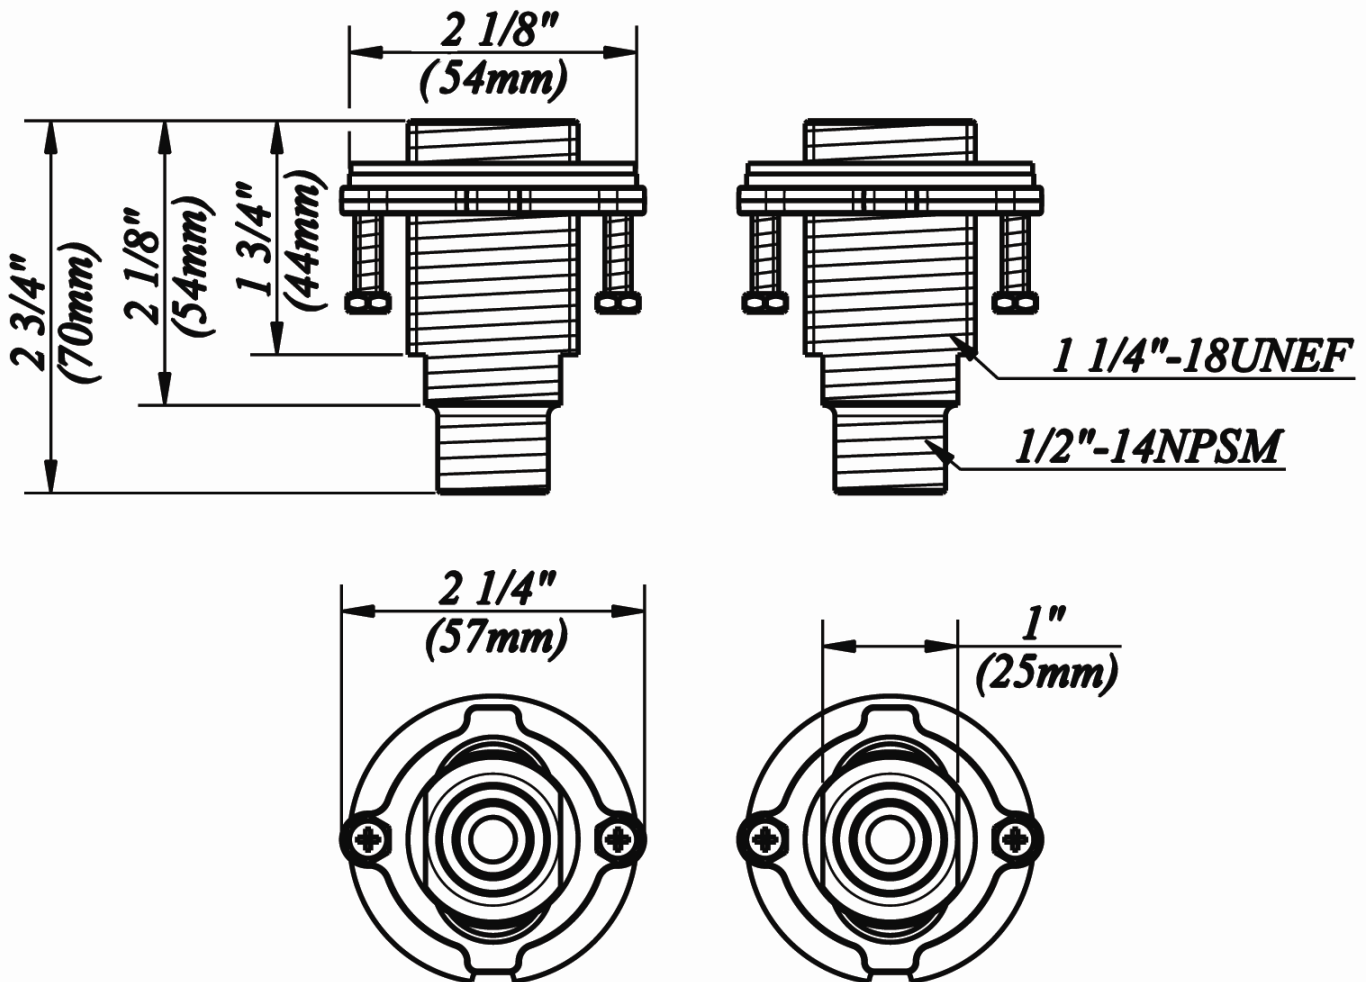

Faucet Extension Kit

Nécessaire de rallonge de robinet
Juego de extensión del grifo

Product Specifications

MAINLINE

GUEXT1

Contact your sales representative for more information or visit our website at mainlinecollection.com