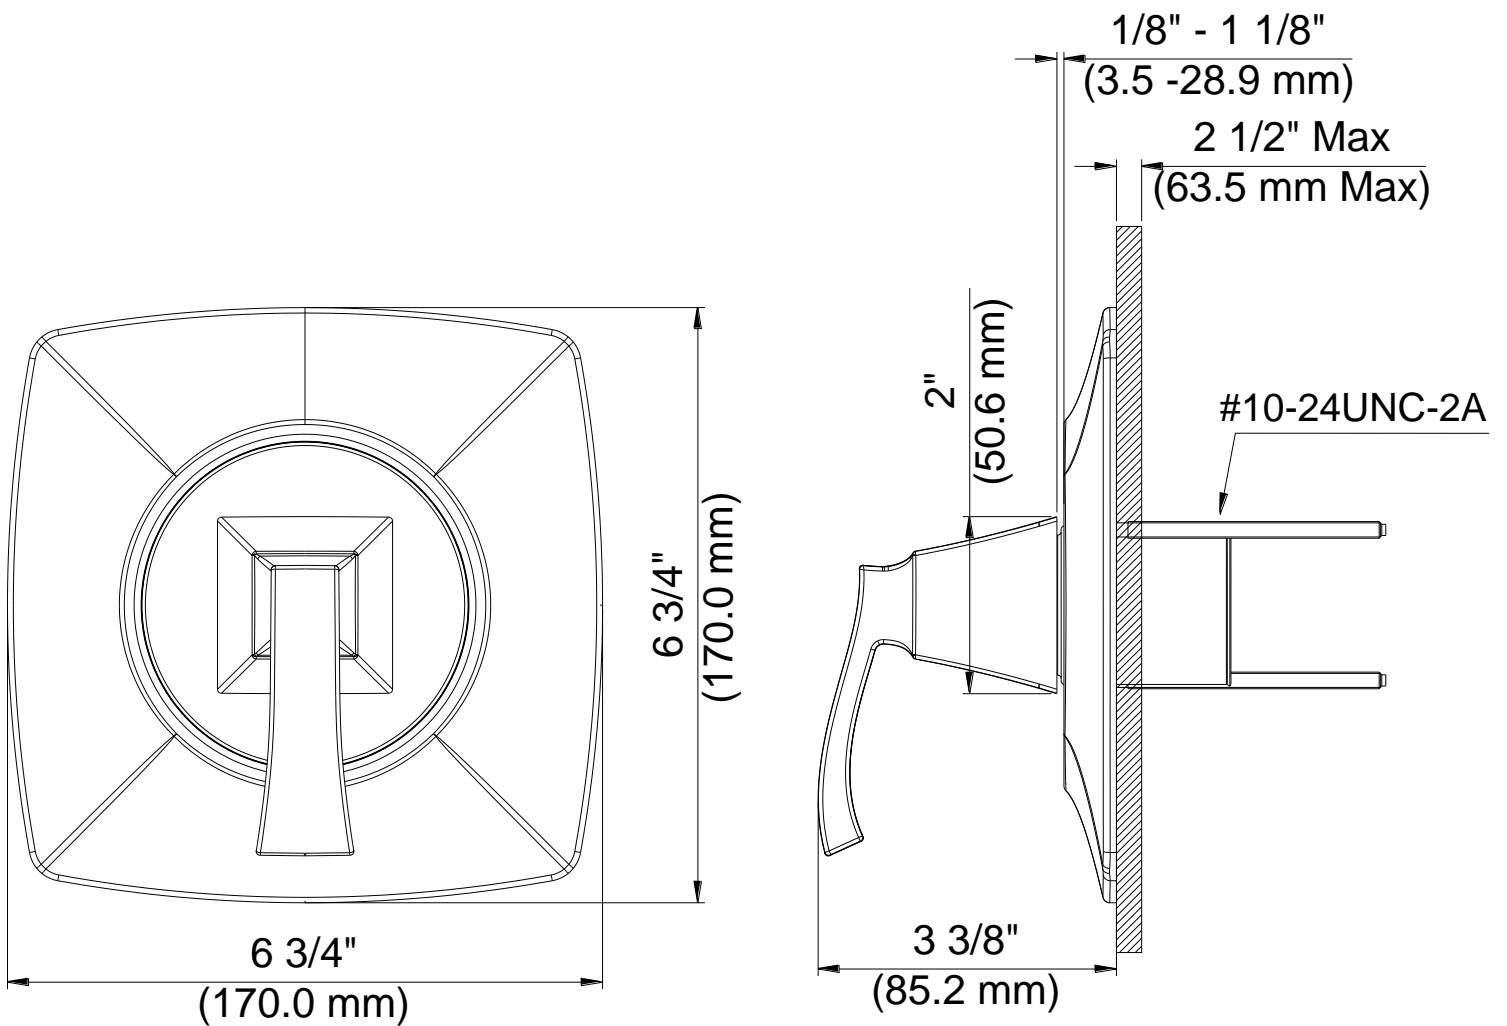

Valve Only Trim

Garniture robinet seulement
Pieza exterior para válvula

Product Specifications

LUXART®

VELERO®

VE511TLSH-CP
VE511TLSH-BN
VE511TLSH-ORB

Contact your sales representative for more information or visit our website at luxartcollection.com

Revised 3/12/2019