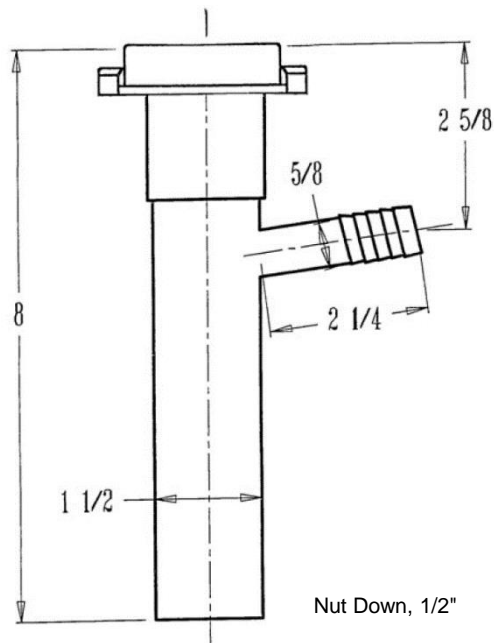

Y-Branch Tailpiece Nut-Down

Product Specifications

FEATURES

- 1-1/2" Poly Washers
- NW model does not have wing nuts

✓ To Submit	Part #	Description
	MLPP9816	1-1/2" x 8" PVC Tailpiece w 1/2" Y-Branch, Nut-Down
	MLPP9816NW	1-1/2" x 8" PVC Tailpiece w 1/2" Y-Branch, Nut-Down, No Wing Nut
	MLPP9817	1-1/2" x 8" PVC Tailpiece w 3/4" Y-Branch, Nut-Down
	MLAP9817	1-1/2" x 8" ABS Tailpiece w 3/4" Y-Branch, Nut-Down
	MLPP9817W	1-1/2" x 8" PP Tailpiece w 3/4" Y-Branch, Nut Down, True Blue Washer
	MLPP9816BD	1-1/2" x 8" PVC Tailpiece w 1/2" Y-Branch, Dual Nut
	MLPP9817BD	1-1/2" x 8" PVC Tailpiece w 3/4" Y-Branch, Dual Nut