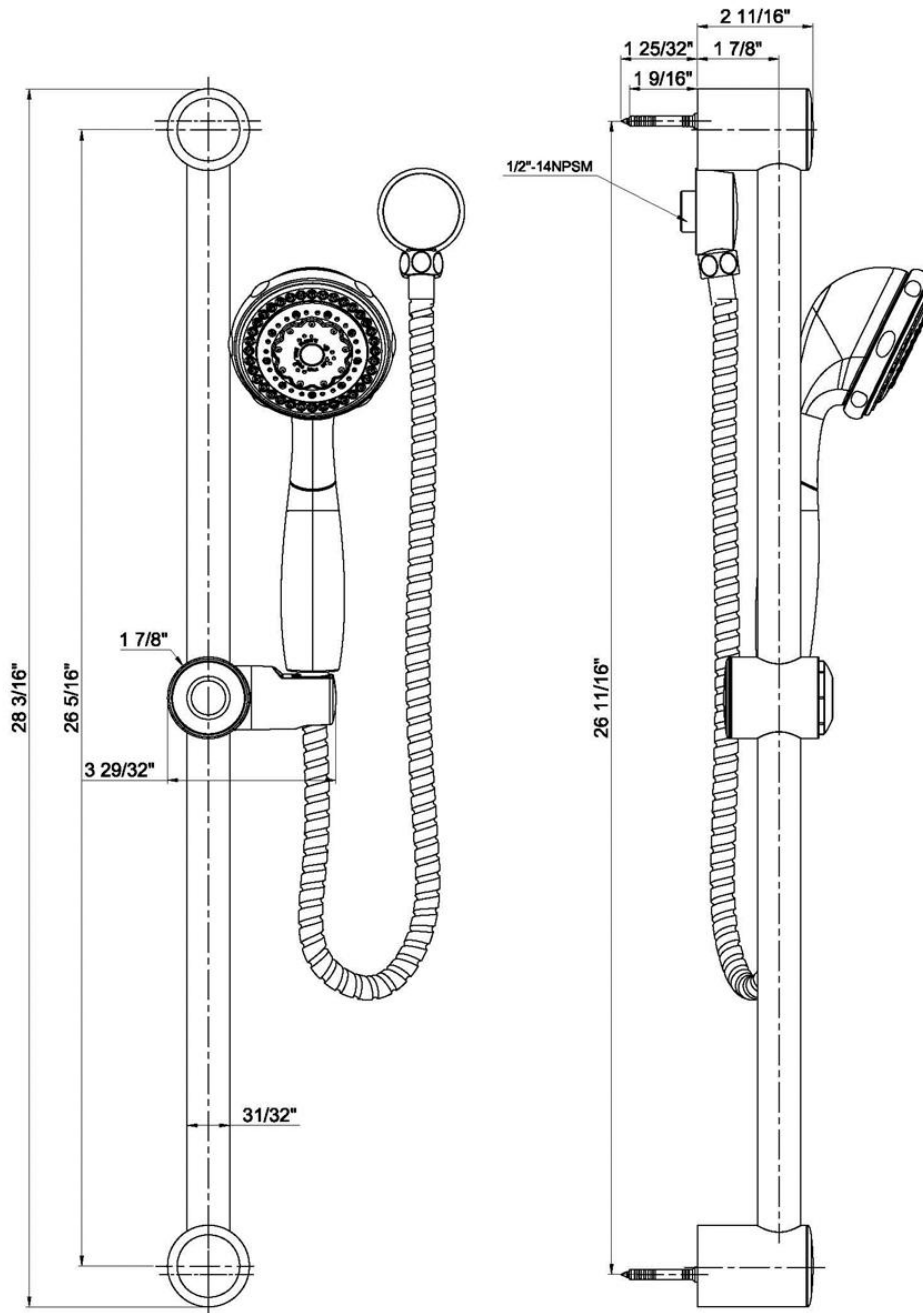

60" Personal Shower System

Système de douche individuelle de 60 po
Sistema de ducha personal de 60"

Product Specifications

LUXART®

CLASSICO II

LC2SYS60LF-CP
LC2SYS60LF-BN
LC2SYS60LF-ORB

Contact your sales representative for more information or visit our website at luxartcollection.com

Revised 8/13/2018