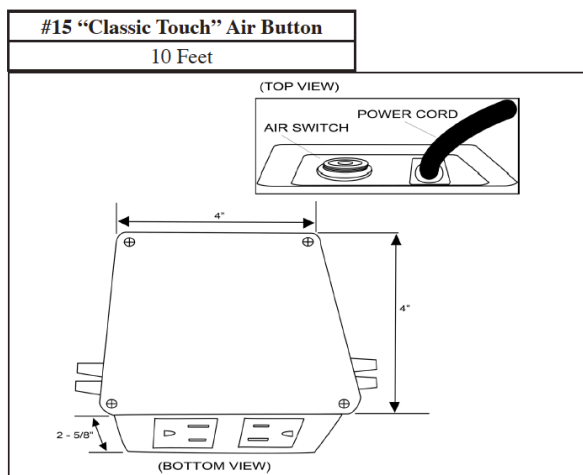

Dimensions:

Warranty: See warranty information for more details.

Contact your sales representative for more information or visit our website at luxartcollection.com