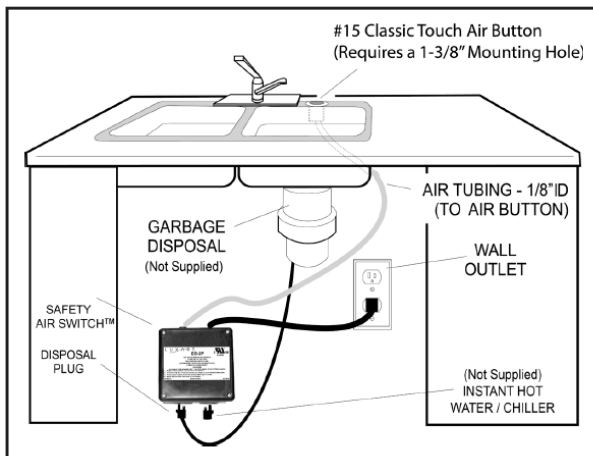

Air Switch

Product Specifications

Operates the On/Off function of a Garbage Disposal, Jetted Tub, Instant Hot Water or Water Chiller with an Air Button installed at sink or tub.

Features:

- Easy to install – no hard wire
- Dust, corrosion, heat and moisture resistant
- Designed to withstand 220 F ambient conditions
- Compatible with most 120V, 12 AMP appliances/15 AMP outlets
- Latching on/off switch function
- Safe from accidental touch switching
- Decorator button colors to match sinks, countertops and much more

Typical Installation:

GARBAGE DISPOSAL APPLICATION

- Drill 1-3/8" countertop hole for button
- Eliminates need for an electrical wall switch
- Simplifies first time garbage disposal installations
- Operates on 120V household wall receptacle