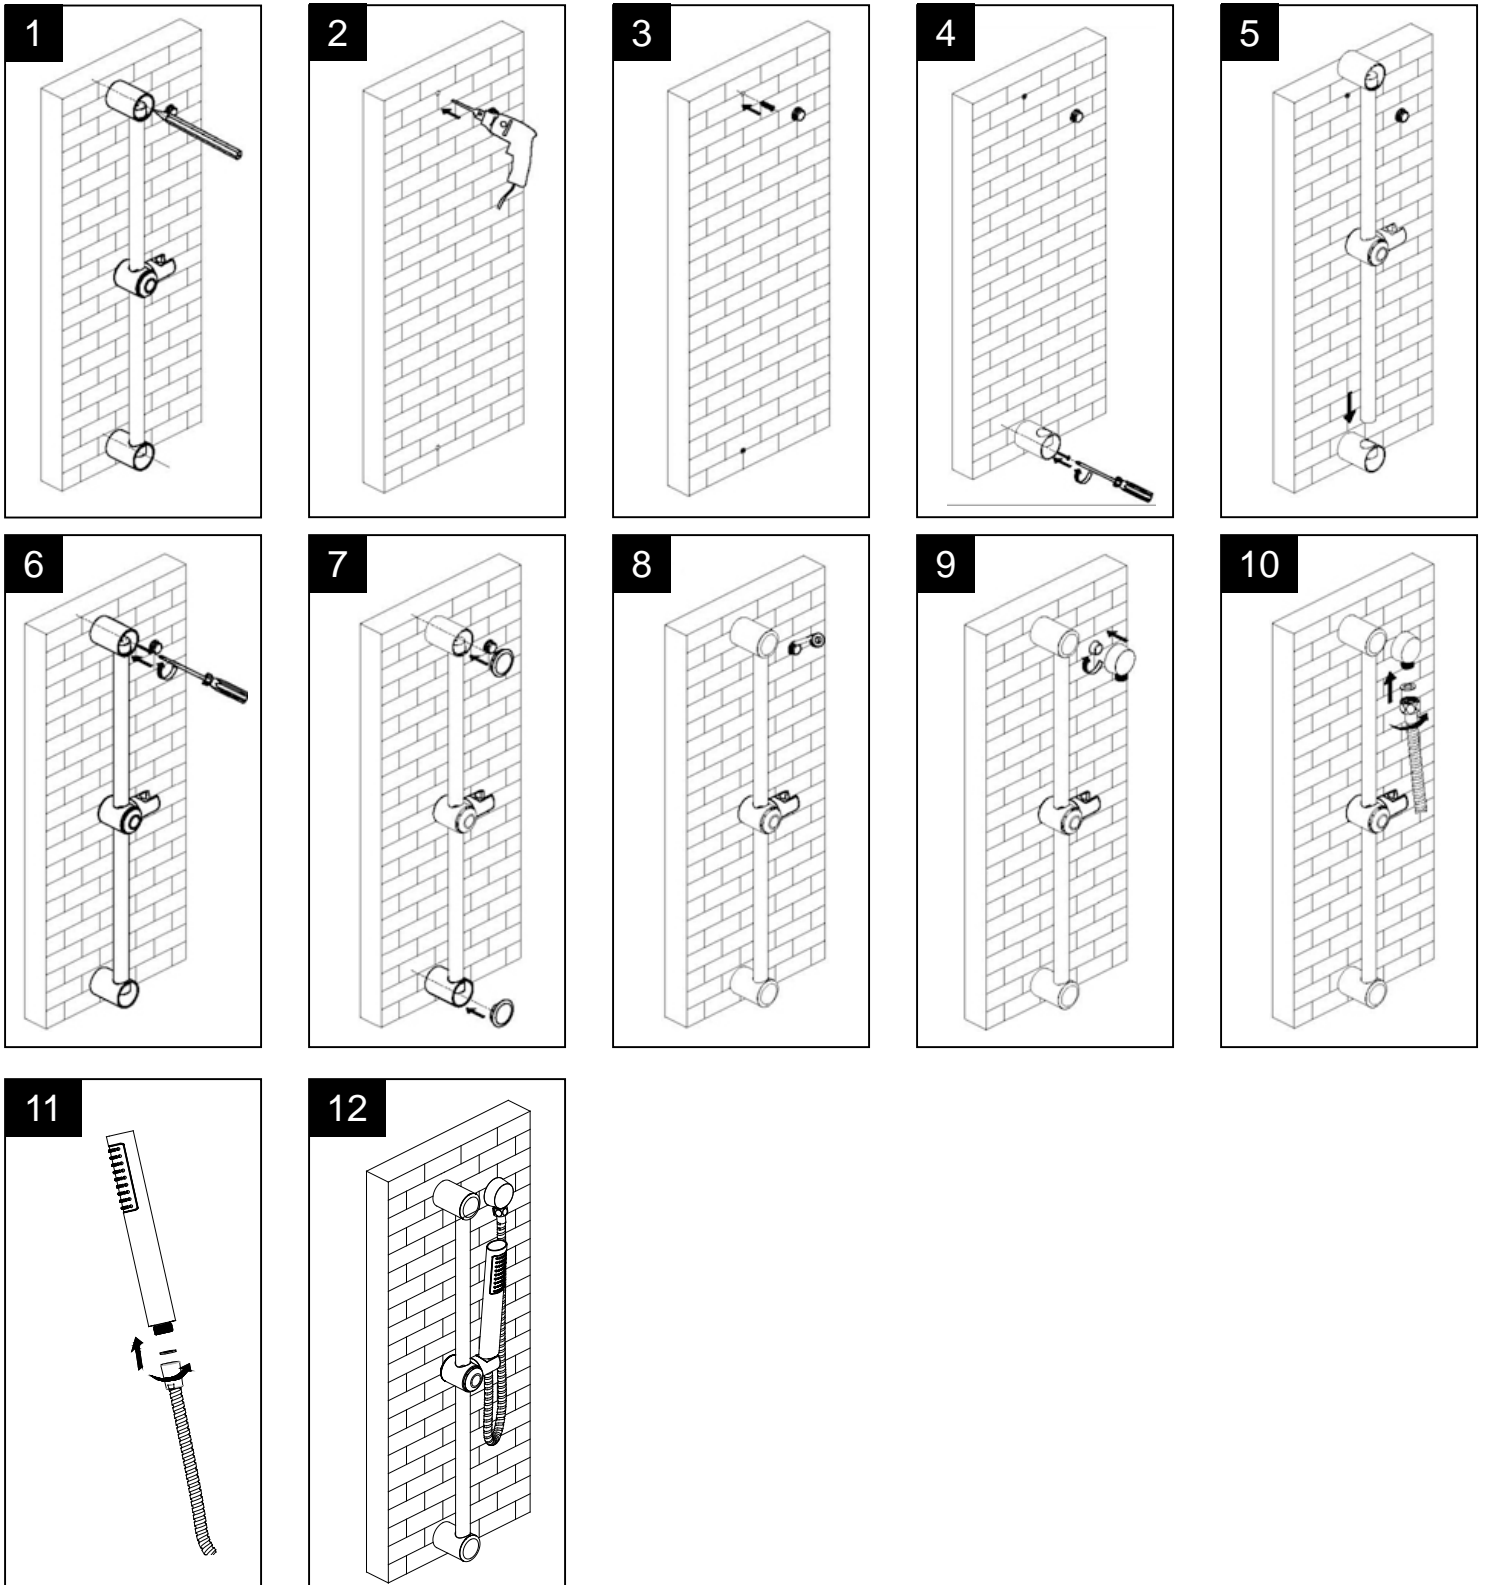

Installation / Installation / Instalación

AERRO®

60" Personal Shower System

Système de douche individuelle de 60 po
Sistema de ducha personal de 60"

Tools You Will Need / Outils dont vous aurez besoin / Herramientas necesarias

Drill
Perceuse
Taladro

Pencil
Crayon
Lápiz

Phillips Screwdriver
Tournevis cruciforme
Destornillador Phillips

Installation / Installation / Instalación

Need Help? Please call our toll-free customer service line at 1-770-205-8792 for additional assistance or service.