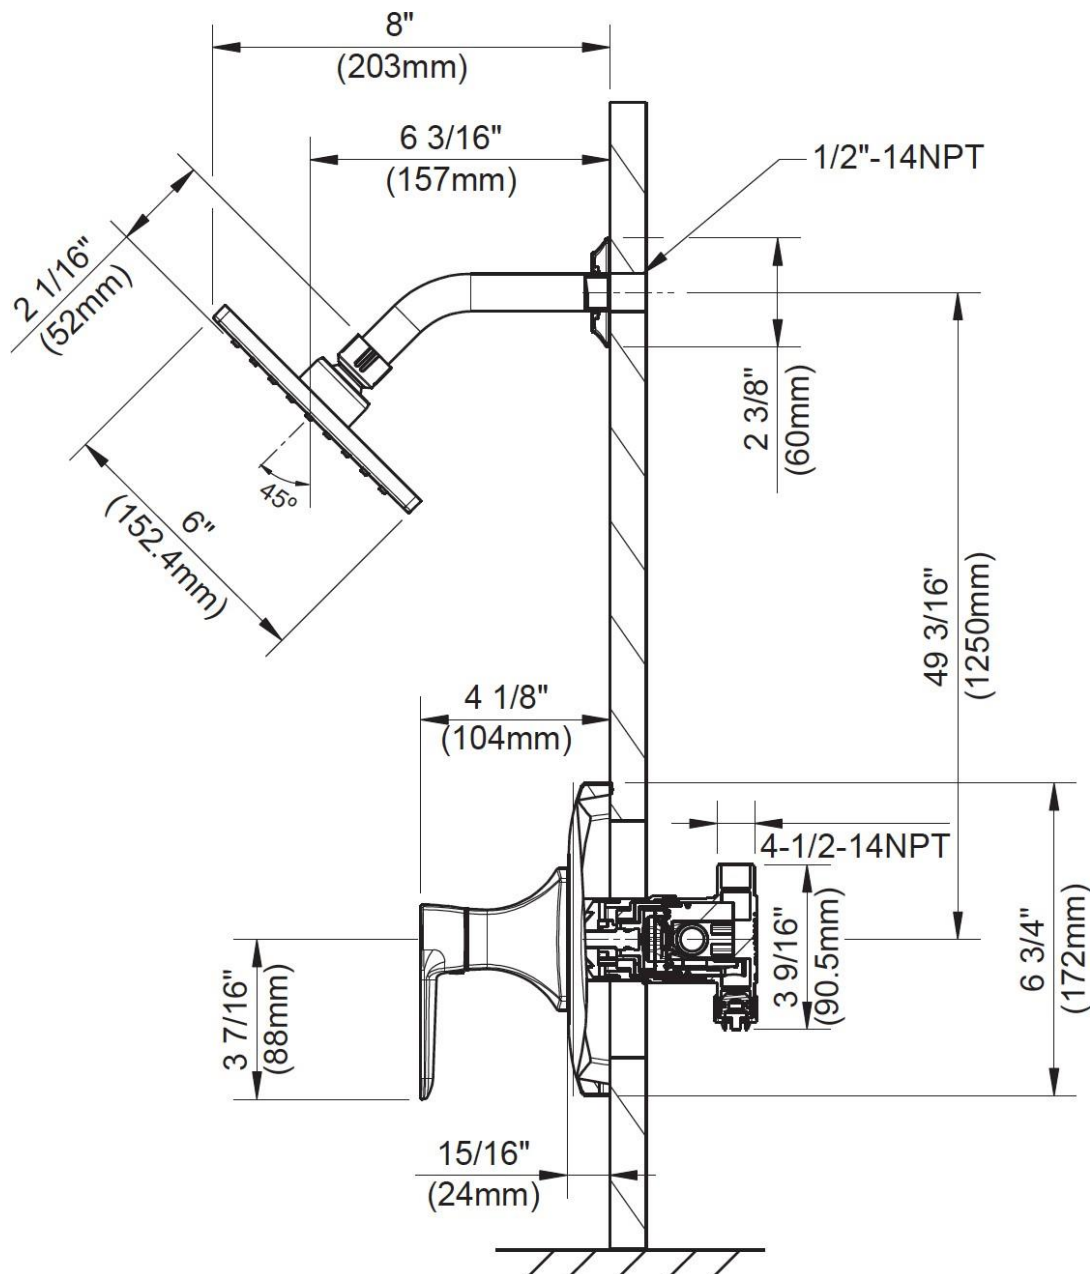

Shower Only Trim

Garniture de douche seulement

Pieza exterior para ducha

Product Specifications

LUXART.

Beauty in every detail.™

SÖLV™

SL511TO18-CP

SL511TO18-BN

Contact your sales representative for more information or visit our website at luxartcollection.com