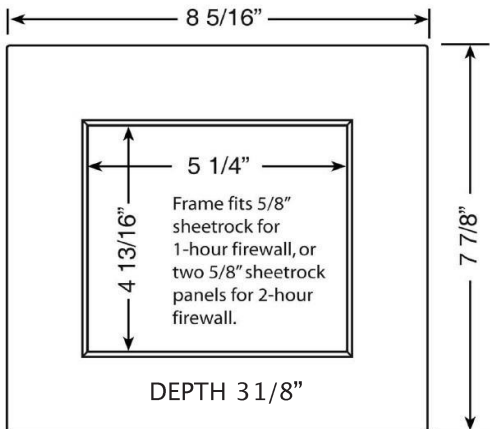

Washing Machine Outlet Box, Fire Rated with Quarter Turn Valve

Product Specifications

Product Features:

- Furnish and install fire rated recessed washing machine outlet box
- Unit shall have brass quarter-turn ball valves
- Unit shall be MAINLINE® product code checked below as manufactured by IPS Corporation

Box Material:

- PVC Resin & Intumescent Pad attached

Valve & Drain Options:

- Qtr. Turn Valve with 1/2" MIP/Sweat, CPVC, PEX or Wirsbo connection furnished
- Valves comply with ASME A112.18.1

To Submit	Product Code #	Product Description	Model #	Quantity
	ML82356	Qtr Turn Valve, 1/2" Sweat Connection, Contractor Pack	FR12SCP	10
	ML82358	Qtr Turn Valve, 1/2" CPVC Connection, Contractor Pack	FR12CCP	10
	ML82360	Qtr Turn Valve, 1/2" Pex Connection, Contractor Pack	FR12PCP	10
	ML82362	Qtr Turn Valve, 1/2" Wirsbo® ProPex® Connection, Contractor Pack	FR12WCP	10