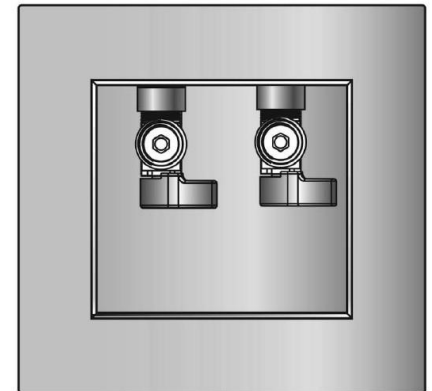

Washing Machine Outlet Box, Fire Rated with Quarter Turn Valve

Product Specifications

Product Features:

- Furnish and install fire rated recessed washing machine outlet box
- Unit shall have brass quarter-turn ball valves
- Unit shall be MAINLINE® product code checked below as manufactured by IPS Corporation

Box Material:

- PVC Resin & Intumescent Pad attached

Valve & Drain Options:

- Qtr. Turn Valve with 1/2" MIP/Sweat, CPVC, PEX or Wirsbo connection furnished
- Valves comply with ASME A112.18.1

To Submit	Product Code #	Product Description	Model #	Quantity
	ML82356	Qtr Turn Valve, 1/2" Sweat Connection, Contractor Pack	FR12SCP	10
	ML82358	Qtr Turn Valve, 1/2" CPVC Connection, Contractor Pack	FR12CCP	10
	ML82360	Qtr Turn Valve, 1/2" Pex Connection, Contractor Pack	FR12PCP	10
	ML82362	Qtr Turn Valve, 1/2" Wirsbo® ProPex® Connection, Contractor Pack	FR12WCP	10