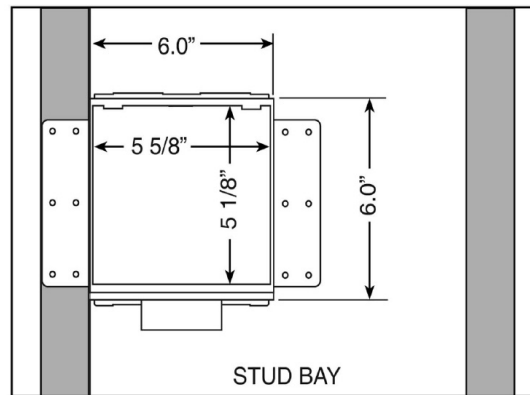

Washing Machine Outlet Box, Fire Rated with Quarter Turn Valve

Product Specifications

Product Features:

- Furnish and install fire rated recessed washing machine outlet box
- Unit shall have brass quarter-turn ball valves
- Unit shall be MAINLINE® product code checked below as manufactured by IPS Corporation

Box Material:

- PVC Resin & Intumescent Pad attached

Valve & Drain Options:

- Qtr. Turn Valve with 1/2" MIP/Sweat, CPVC, PEX or Wirsbo connection furnished
- Valves comply with ASME A112.18.1

To Submit	Product Code #	Product Description	Model #	Quantity
	ML82356	Qtr Turn Valve, 1/2" Sweat Connection, Contractor Pack	FR12SCP	10
	ML82358	Qtr Turn Valve, 1/2" CPVC Connection, Contractor Pack	FR12CCP	10
	ML82360	Qtr Turn Valve, 1/2" Pex Connection, Contractor Pack	FR12PCP	10
	ML82362	Qtr Turn Valve, 1/2" Wirsbo® ProPex® Connection, Contractor Pack	FR12WCP	10