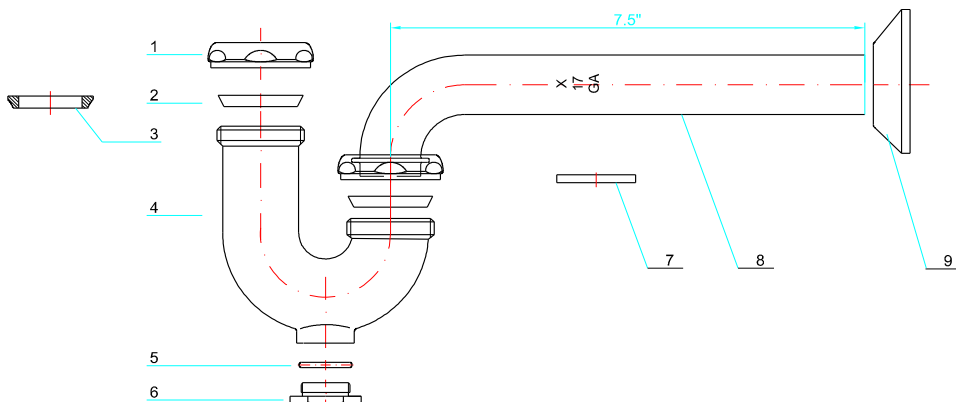

1-1/2" Semi-Cast P-Trap with Cleanout

Product Specifications

MAINLINE®

FEATURES

- 7-1/2" 17 GA Brass Wall Tube
- Includes 2 Rubber & 2 PE Washers & 1 Reducing Washer
- Chrome Plated
- Brass Nut Kit
- Shallow Escutcheon

MLZ8703BSH

APPLICABLE STANDARDS/CODES

Specified model meets or exceeds the following:

- ASME A112.18.1/CSA B125.1
- IAPMO/cUPC

Shallow Escutcheon

| Part # | Part Description | Material |
|--------|------------------|--------------|
| 1 | Slip Nut | Brass |
| 2 | Washer | PE |
| 3 | Reducing Washer | PE |
| 4 | J-Bend | Cast Brass |
| 5 | Gasket | Rubber |
| 6 | Cleanout Plug | Brass |
| 7 | Washer | Rubber |
| 8 | Wall Tube | Brass |
| 9 | Escutcheon | Plated Steel |