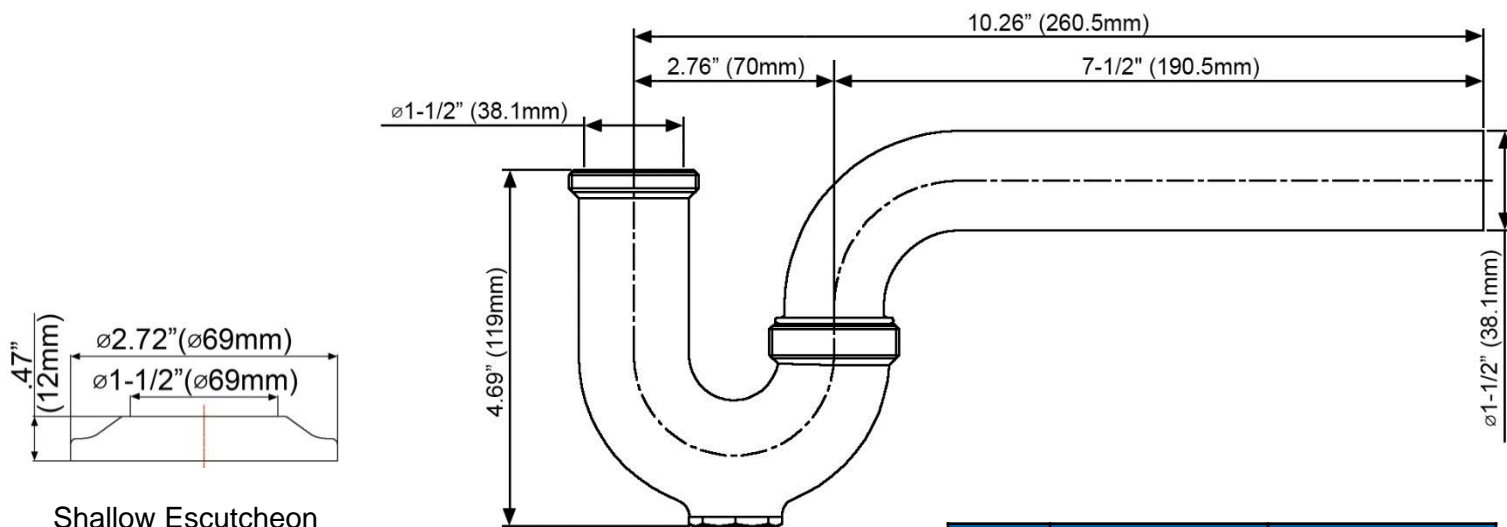

1-1/2" Semi-Cast P-Trap with Cleanout

Product Specifications

MAINLINE®

FEATURES

- 7-1/2" 17 GA Brass Wall Tube
- Includes 2 Rubber & 2 PE Washers & 1 Reducing Washer
- Chrome Plated
- Brass Nut Kit
- Shallow Escutcheon

MLZ8703BSH

APPLICABLE STANDARDS/CODES

Specified model meets or exceeds the following:

- ASME A112.18.1/CSA B125.1
- IAPMO/cUPC

Shallow Escutcheon

| Part # | Part Description | Material |
|--------|------------------|--------------|
| 1 | Slip Nut | Brass |
| 2 | Washer | PE |
| 3 | Reducing Washer | PE |
| 4 | J-Bend | Cast Brass |
| 5 | Gasket | Rubber |
| 6 | Cleanout Plug | Brass |
| 7 | Washer | Rubber |
| 8 | Wall Tube | Brass |
| 9 | Escutcheon | Plated Steel |