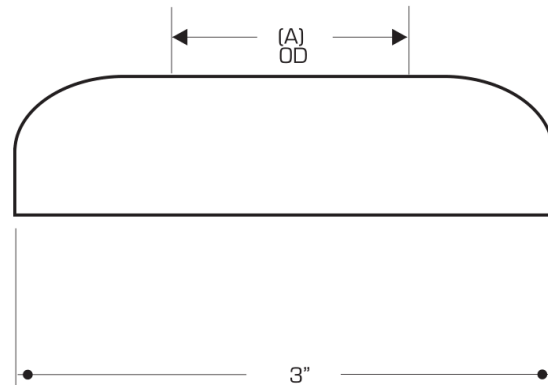

Heavy Duty Floor and Ceiling Plate

Product Specifications

TECHNICAL SPECS

- Description: Heavy Duty
- Type: Escutcheon
- Material: Metal
- Application: Universal
- Finish: Chrome

✓ To Submit	Part #	Description	(A) Escutcheon Diameter - inches
	ML90128	Heavy Duty Floor & Ceiling Plates	5/8" OD
	ML90129	Heavy Duty Floor & Ceiling Plates	7/8" OD
	ML90130	Heavy Duty Floor & Ceiling Plates	1 5/8" OD
	ML90131	Heavy Duty Floor & Ceiling Plates	2 1/8" OD