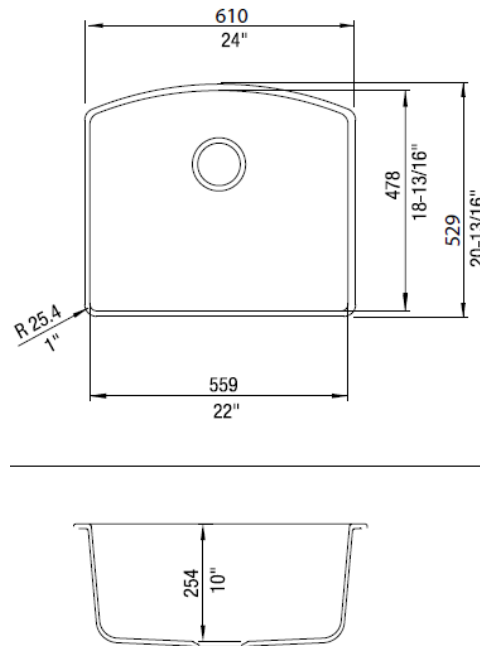

SILGRANIT® Single Bowl Undermount

LUXART®

Product Specifications

Contact your sales representative for more information or visit our website at luxartcollection.com