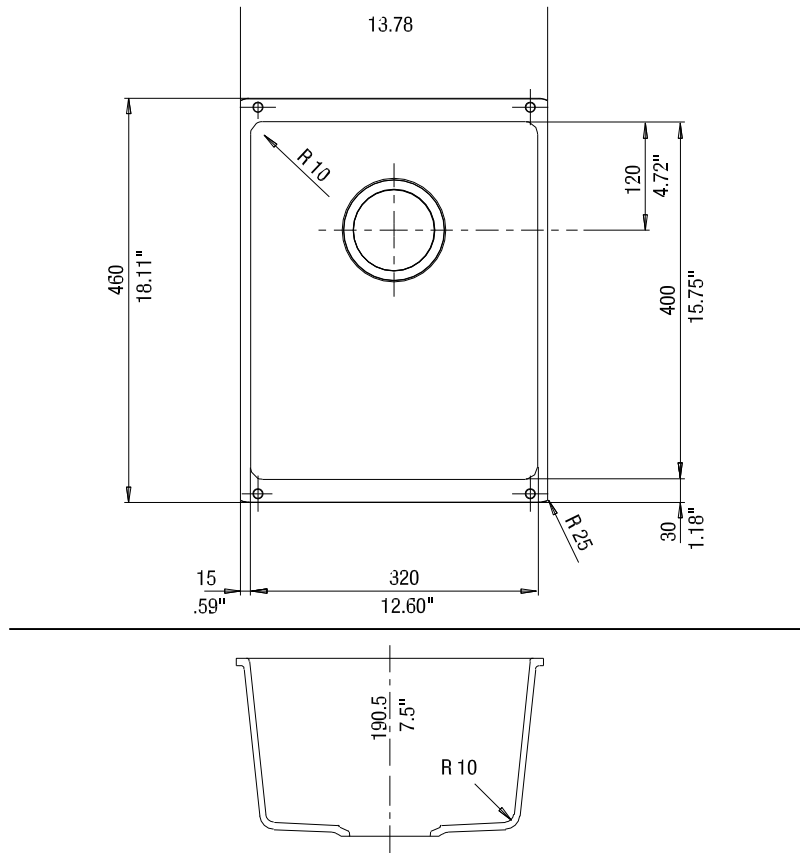

SILGRANIT® Single Bowl Undermount

LUXART®

Product Specifications

Contact your sales representative for more information or visit our website at luxartcollection.com

Revised 1/25/2019