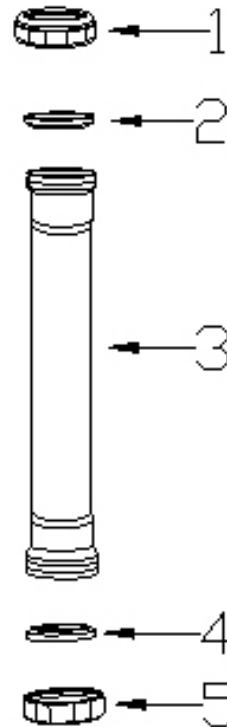

SPECIFICATIONS

- Double Slip Joint Connection
- 22 Gauge
- Chrome Plated

Model#	Length
ML791B1	12"
ML79BD1	16"

No.	Part Name	Material
1	Nut	Zinc
2	Washer	Rubber
3	Extension Tube	Brass
4	Washer	Rubber
5	Nut	Zinc