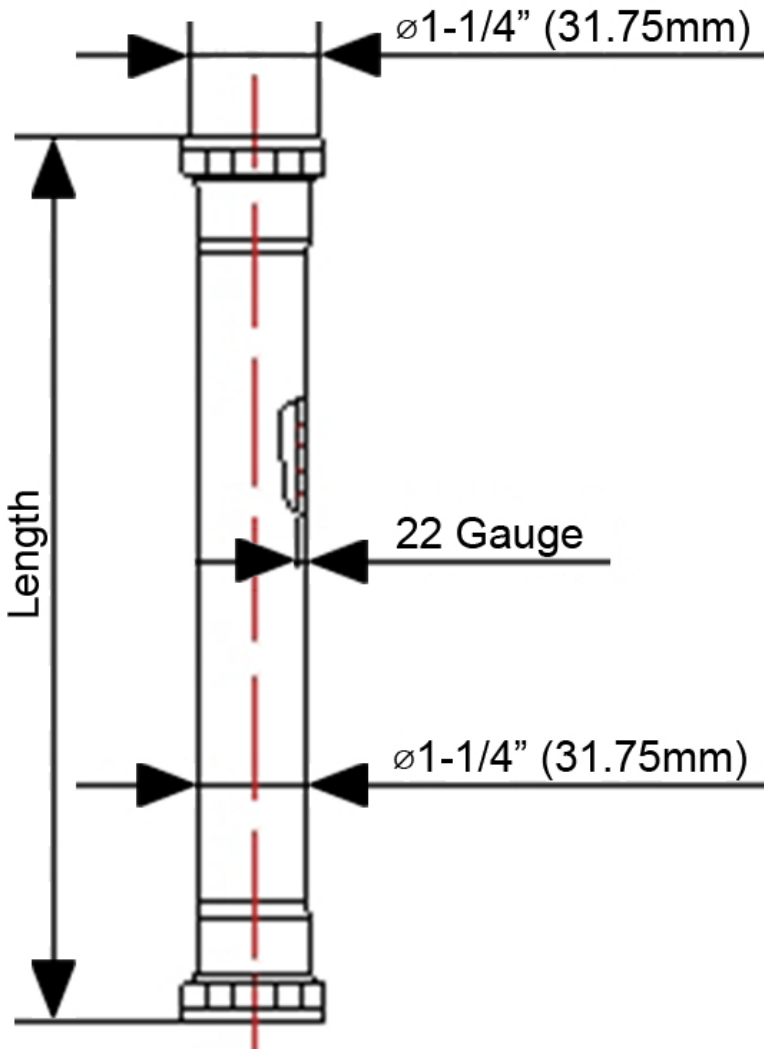

SPECIFICATIONS

- Double Slip Joint Connection
- 22 Gauge
- Chrome Plated

Model#	Length
ML791B1	12"
ML79BD1	16"

No.	Part Name	Material
1	Nut	Zinc
2	Washer	Rubber
3	Extension Tube	Brass
4	Washer	Rubber
5	Nut	Zinc