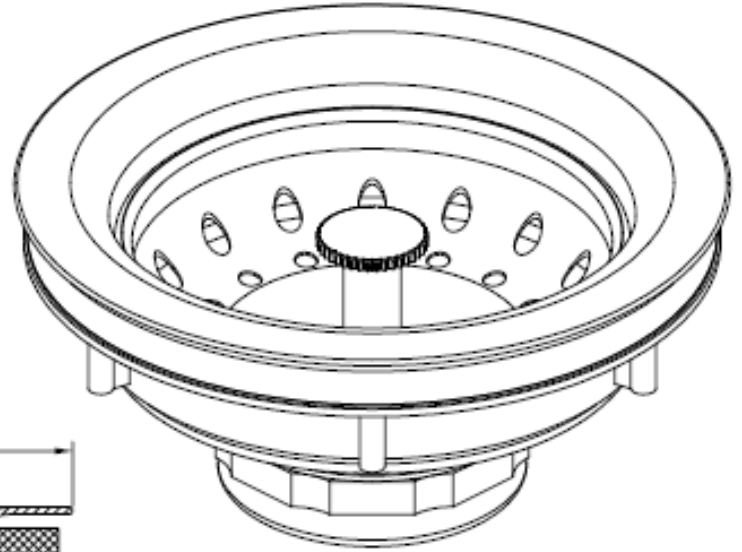

SPECIFICATIONS

- Stainless Steel Body
- Stainless Steel Basket
- Plastic Post With Chrome Finish
- Heave Duty Zinc Locknut
- Extra Thick Rubber Washer

ML11XD

No.	Part Name	Material
1	Stick Post	ABS
2	Basket	Stainless Steel
3	Stopper	Rubber
4	Body	Stainless Steel
5	Washer	Rubber
6	Friction Washer	Paper
7	Locknut	Zinc
8	Washer	PE
9	Tailpiece Nut	Zinc