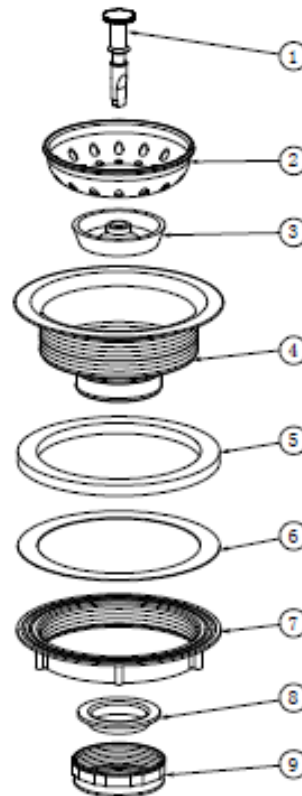

SPECIFICATIONS

- Stainless Steel Body
- Stainless Steel Basket
- Plastic Post With Chrome Finish
- Heave Duty Zinc Locknut
- Extra Thick Rubber Washer

ML11XD

No.	Part Name	Material
1	Stick Post	ABS
2	Basket	Stainless Steel
3	Stopper	Rubber
4	Body	Stainless Steel
5	Washer	Rubber
6	Friction Washer	Paper
7	Locknut	Zinc
8	Washer	PE
9	Tailpiece Nut	Zinc