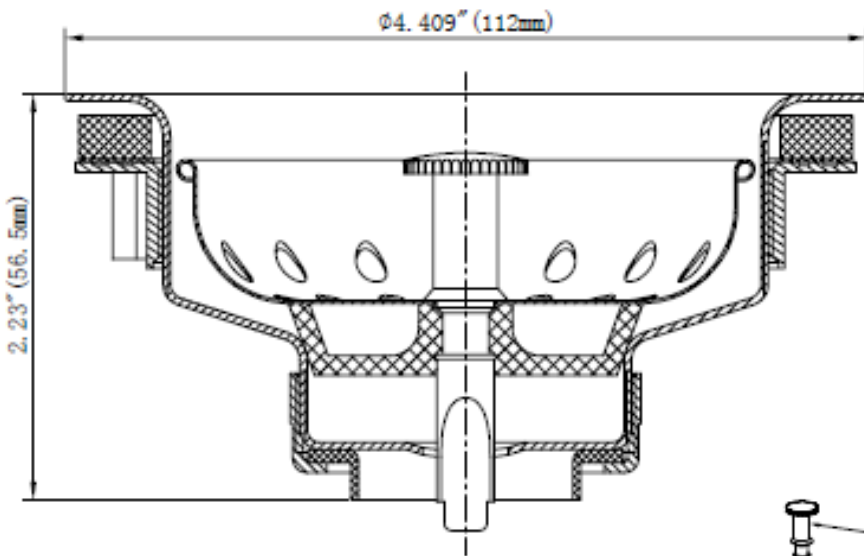

SPECIFICATIONS

- Stainless Steel Body
- Stainless Steel Basket
- Plastic Post With Chrome Finish
- Heave Duty Zinc Locknut
- Extra Thick Rubber Washer

ML11XD

No.	Part Name	Material
1	Stick Post	ABS
2	Basket	Stainless Steel
3	Stopper	Rubber
4	Body	Stainless Steel
5	Washer	Rubber
6	Friction Washer	Paper
7	Locknut	Zinc
8	Washer	PE
9	Tailpiece Nut	Zinc