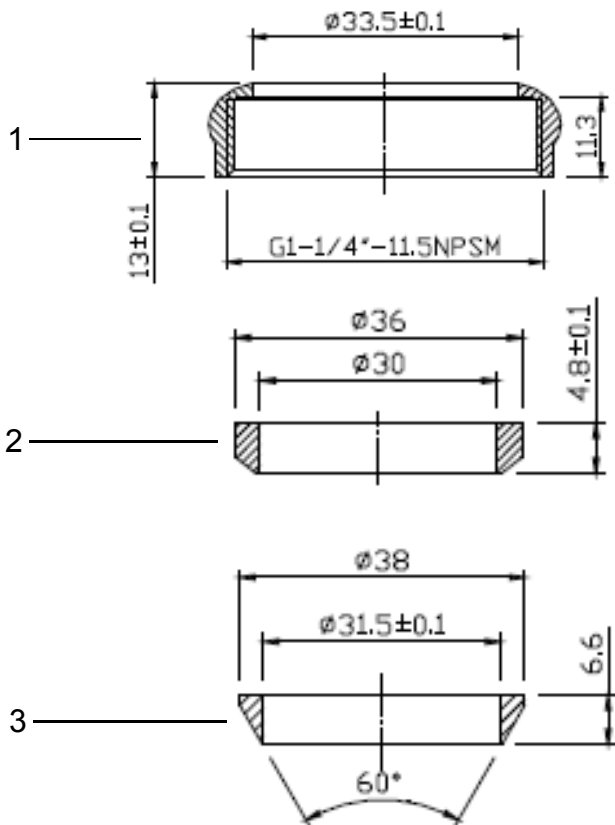

### SPECIFICATIONS

- For 1-1/4" P-trap
- Includes:
  - 2 Chrome Zinc Nuts
  - 2 Rubber Washers
  - 2 Poly Washers

**MLZN114**

No.	Part Name	Material
1	Nut	Zinc
2	Washer	Rubber
3	Washer	PE