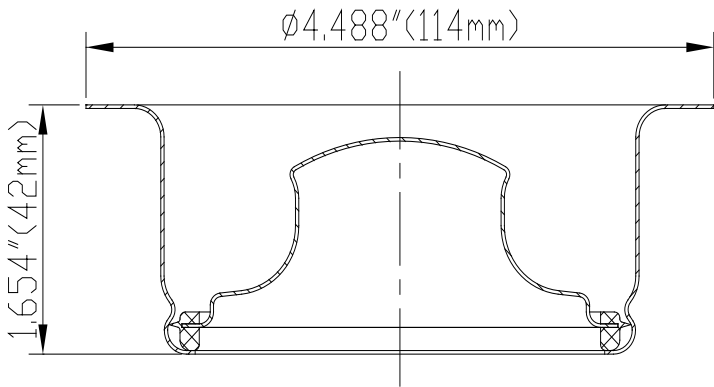

**SPECIFICATIONS**

- Stainless Steel Body
- Stainless Steel Basket
- Fits Standard Disposal Units
- Brushed Stainless Steel Finish

**MLDFSS**

No.	Part Name	Material
1	Cover	Stainless Steel
2	Stopper	Rubber
3	Body	Stainless Steel