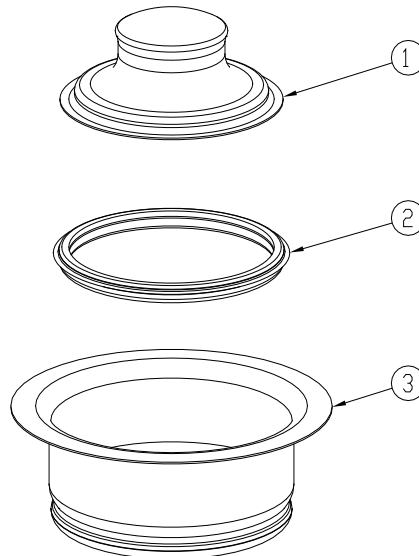

**SPECIFICATIONS**

- Stainless Steel Body
- Stainless Steel Basket
- Fits Standard Disposal Units
- Brushed Stainless Steel Finish

**MLDFSS**

No.	Part Name	Material
1	Cover	Stainless Steel
2	Stopper	Rubber
3	Body	Stainless Steel