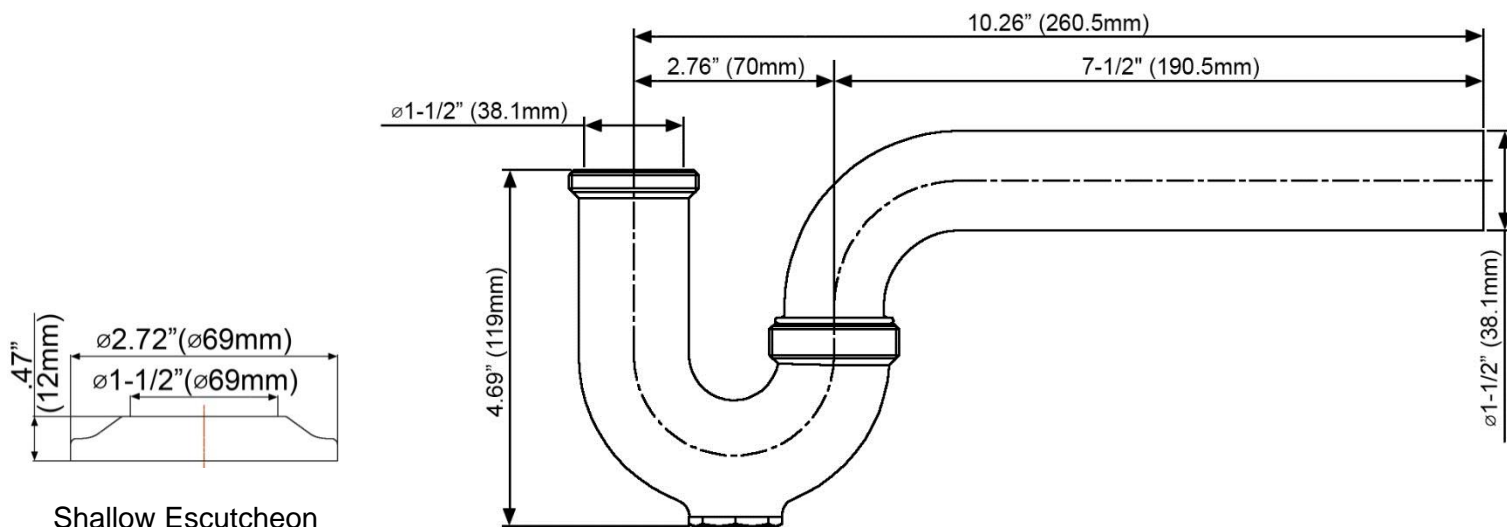

1-1/2" Semi-Cast P-Trap with Cleanout

Product Specifications

MAINLINE®

FEATURES

- 7-1/2" 17 GA Brass Wall Tube
- Includes 2 Rubber & 2 PE Washers & 1 Reducing Washer
- Chrome Plated
- Zinc Nut Kit
- Shallow Escutcheon

MLZ8702

APPLICABLE STANDARDS/CODES

Specified model meets or exceeds the following:

- ASME A112.18.1/CSA B125.1
- IAPMO/cUPC

Shallow Escutcheon

Part #	Part Description	Material
1	Cleanout Plug	Brass
2	Washer	Rubber
3	J-Bend	Cast Brass
4	Washer	Rubber or PE
5	Wall Tube	Brass
6	Slip Nut	Zinc
7	Escutcheon	Plated Steel