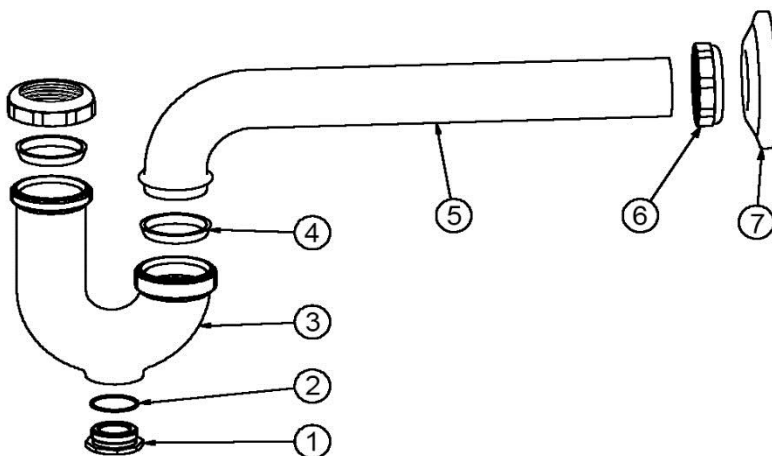

1-1/2" Semi-Cast P-Trap with Cleanout

Product Specifications

MAINLINE®

FEATURES

- 7-1/2" 17 GA Brass Wall Tube
- Includes 2 Rubber & 2 PE Washers & 1 Reducing Washer
- Chrome Plated
- Zinc Nut Kit
- Shallow Escutcheon

MLZ8702

APPLICABLE STANDARDS/CODES

Specified model meets or exceeds the following:

- ASME A112.18.1/CSA B125.1
- IAPMO/cUPC

Shallow Escutcheon

Part #	Part Description	Material
1	Cleanout Plug	Brass
2	Washer	Rubber
3	J-Bend	Cast Brass
4	Washer	Rubber or PE
5	Wall Tube	Brass
6	Slip Nut	Zinc
7	Escutcheon	Plated Steel