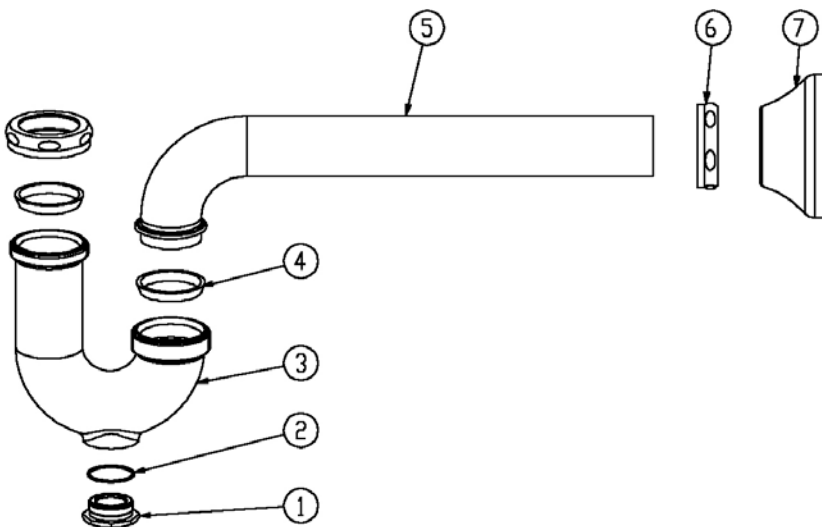

SPECIFICATIONS

1-1/4" SEMI-CAST WITH CLEANOUT

- 10" 17 GA Brass Wall Tube
- Includes 2 Rubber & 2 PE Washers
- Brass Nut Kit
- Deep Bell Escutcheon
- Chrome Plated

ML507

No.	Part Name	Material
1	Cleanout Plug	Brass
2	Gasket	Rubber
3	J-Bend	Cast Brass
4	Washer	Rubber or PE
5	Wall Tube	Brass
6	Slip Nut	Brass
7	Escutcheon	Plated Steel

CROSS REFERENCE

507-1