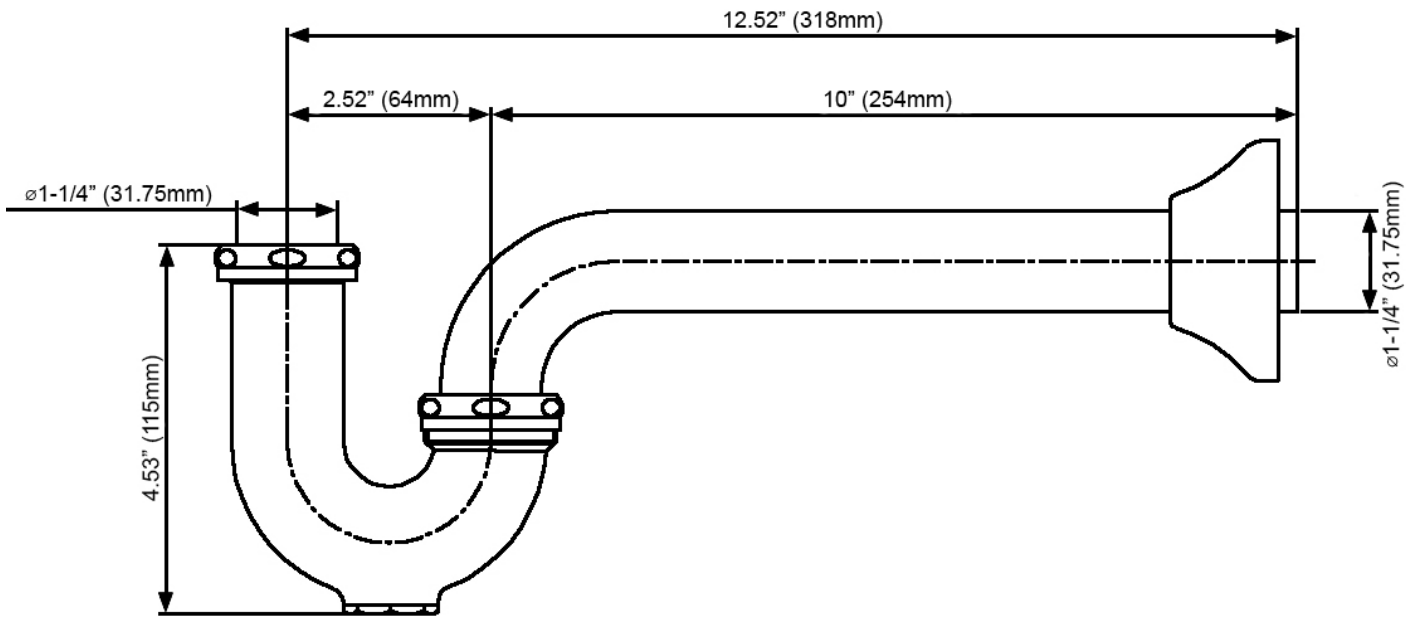

SPECIFICATIONS

1-1/4" SEMI-CAST WITH CLEANOUT

- 10" 17 GA Brass Wall Tube
- Includes 2 Rubber & 2 PE Washers
- Brass Nut Kit
- Deep Bell Escutcheon
- Chrome Plated

ML507

No.	Part Name	Material
1	Cleanout Plug	Brass
2	Gasket	Rubber
3	J-Bend	Cast Brass
4	Washer	Rubber or PE
5	Wall Tube	Brass
6	Slip Nut	Brass
7	Escutcheon	Plated Steel

CROSS REFERENCE

507-1